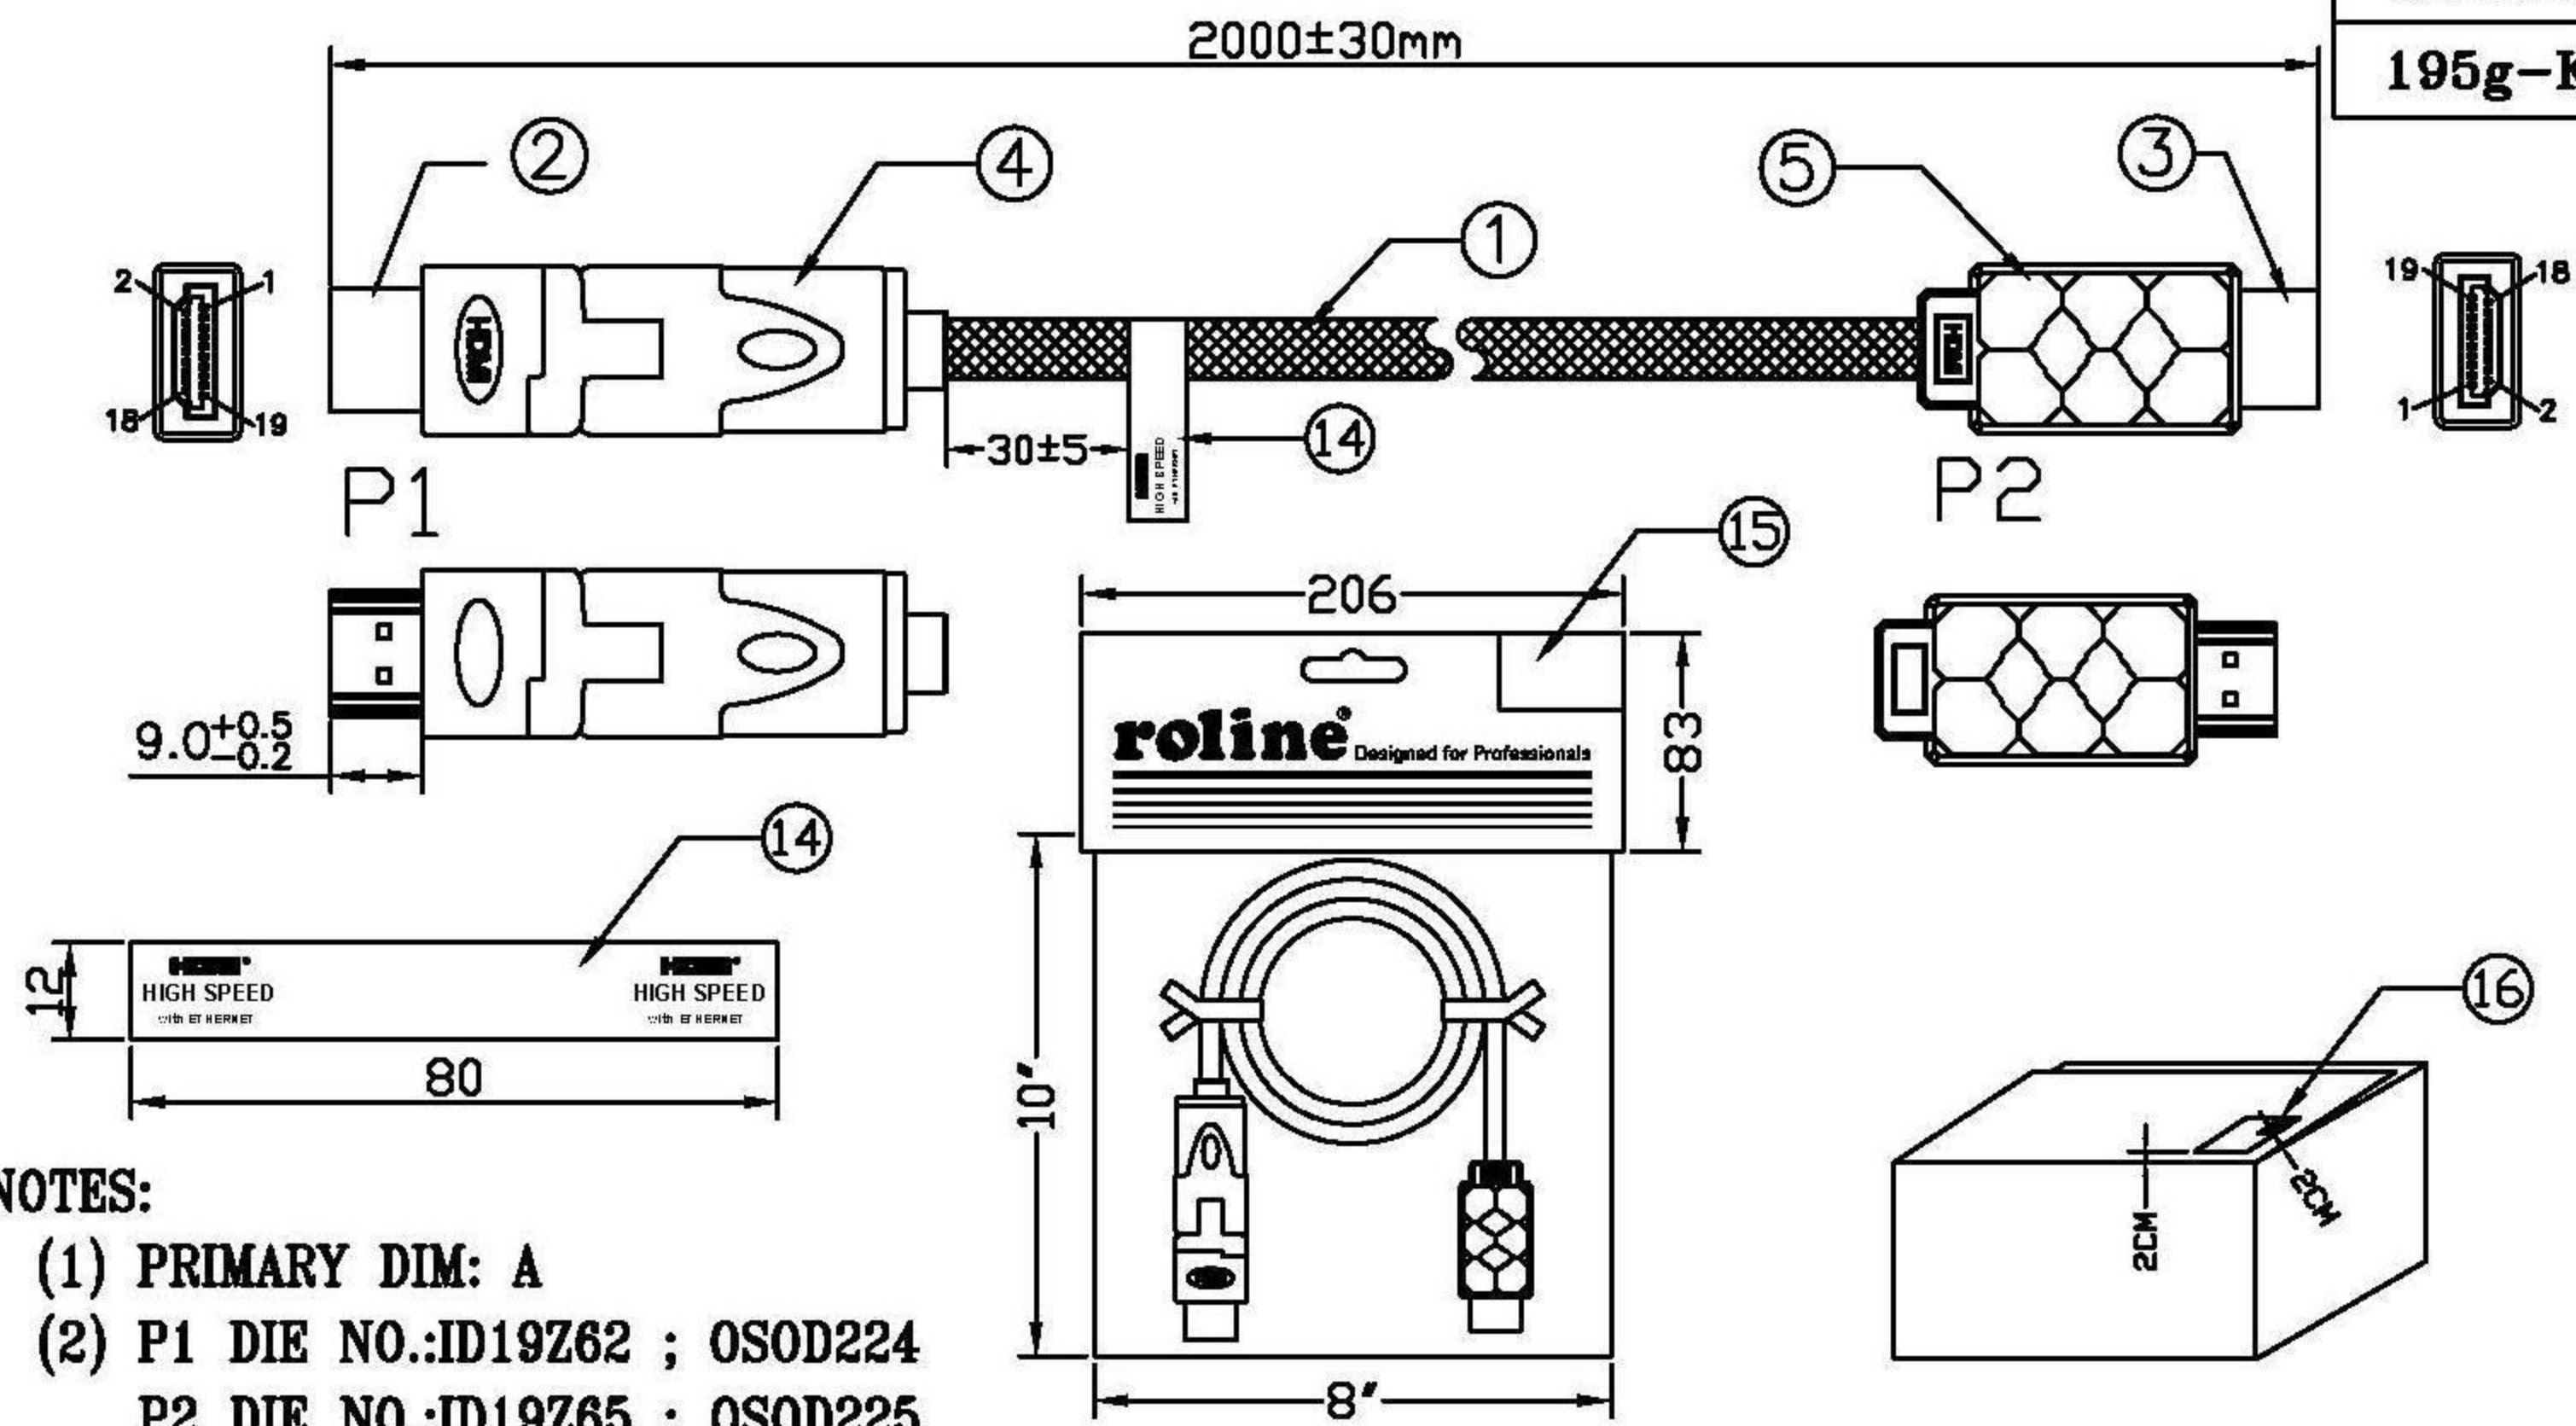

Datenblatt - Fiche technique - Data sheet

11.04.5507

ROLINE GOLD HDMI High Speed Kabel mit Ethernet, 3D-drehbarer Stecker,
2,0m

ROLINE GOLD Câble HDMI High Speed avec Ethernet, connecteur pivotable,
2,0m

ROLINE GOLD HDMI High Speed Cable + Ethernet, 3D-Swivel, 2 m

WEIGHT	CUSTOMER NO:	REMARK
195g-K1	11.04.5507	PU: 10 pcs

	P1 HDMI	P2 HDMI
RED CORE	2 1 3	2 GND 1 WHITE 3 RED
GREEN CORE	5 4 6	5 GND 4 WHITE 6 GREEN
BLUE CORE	8 7 9	8 GND 7 WHITE 9 BLUE
BROWN CORE	11 10 12	11 GND 10 WHITE 12 BROWN
ORANGE CORE	17 19 14	17 GND 19 WHITE 14 ORANGE
	13	13 ORANGE
	15	15 WHITE
	16	16 YELLOW
	18	18 RED
SHELL	DRAIN	SHELL

NOTES:

- (1) PRIMARY DIM: A
- (2) P1 DIE NO.:ID19Z62 ; OSOD224
P2 DIE NO.:ID19Z65 ; OSOD225
- (3) 1PCS/PE BAG+HEADER PAPER+LABEL(15).
- (4) RoHS COMPLIANT.
- (5) 10PCS/INNER BOX+LABEL(16).
- (6) 4PCS INNER BOX INTO A OUTER BOX.

A	FIRST EDITION	J.Lan	07/01/11
REV.	ECR	DESCRIPTION	C.N. DATE
		Rotronic Co., Ltd.	
UNLESS OTHERWISE SPECIFIED: DIMENSIONS ARE IN MILLIMETERS ANGULAR TOLERANCES ±1.0°		TITLE ROLINE Gold HDMI High Speed Cable w/Ethernet, Rotatable, 2.0m	
DIMENSIONS		TOLERANCE	CHKD.
0.00 TO 30.00mm		±0.10mm	Drawing No.: 2162-3156
30.01 TO 80.00mm		±0.13mm	DR. J.Lan
80.01 TO 150.00mm		±0.15mm	APPD.
150.01mm		±0.20mm	MODEL NO: 11.04.5507
MATERIAL	MATERIAL		
FINISH	FINISH		
SCALE	SHEET 1/1	UNIT MM	SIZE A4
			REV. A