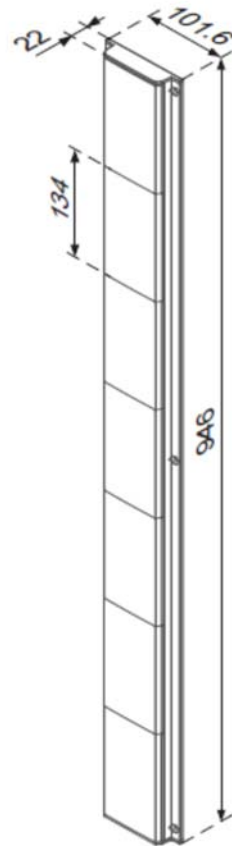

Datenblatt - Fiche technique - Data sheet

17.03.0102

ROLINE Modulares Arbeitsplatz-System, Wandschiene,

ROLINE Modular System Wall Track,

ROLINE Modular System Wall Track,

Item no.: 17.03.0102

ROLINE Modular System, Wall Track w/Cable Cover, white

unit:mm

Features:

- Assembly part for display mount which are used for various applications in the Industrial, Office, Education, Hospital, and other fields
- 6x plastic cover
- Material: aluminium + plastic
- Colour: white