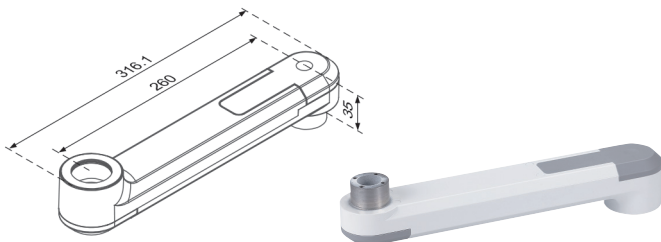

17.03.0103

ROLINE Modular System Extension Arm, 1Joint