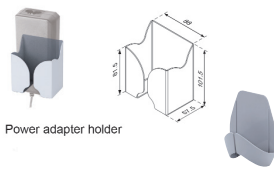

17.03.0109
17.03.0111