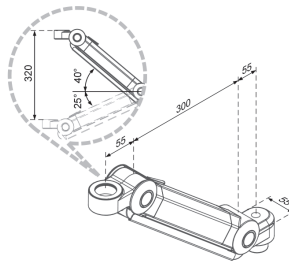

ROLINE Modular System Highgas Arm, 1Joint