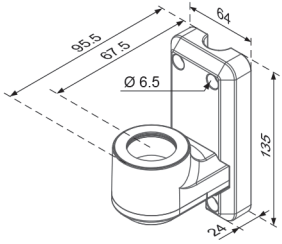

ROLINE Modular System WallMount