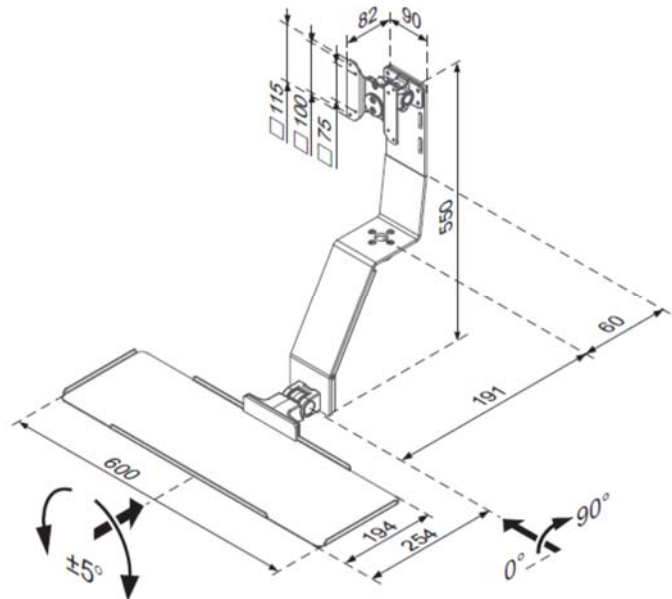

Datenblatt - Fiche technique - Data sheet

17.03.0107

ROLINE Modulares Arbeitsplatz-System, Monitor-/Tastaturträger,

**ROLINE Modular System Display/Keyboard
ROLINE Support console et LCD, montage sur table, pivotant,**

ROLINE Modular System Display/Keyboard Holder,

Item no.: 17.03.0107

ROLINE Modular System, Display Bracket w/Keyboard Tray, white

unit:mm

Features:

- Assembly part for display mount which are used for various applications in the Industrial, Office, Education, Hospital, and other fields
- Max. loading up to 15 kgs
- Material: aluminium + metal
- Colour: white