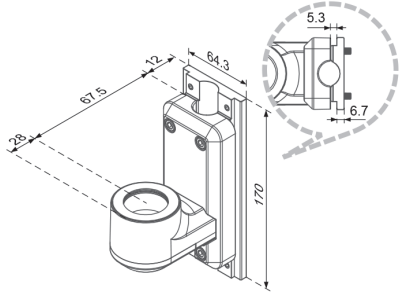

ROLINE Modular System TrackMount Bracket