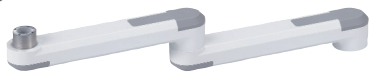

ROLINE Modular System Extension Arm, 2 Joints

17.03.0104