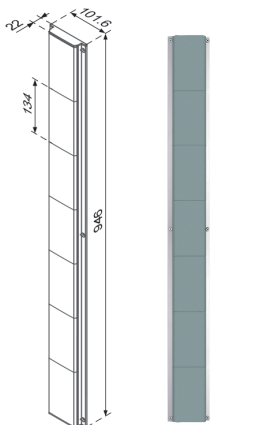

17.03.0102

ROLINE Modular System Wall Track