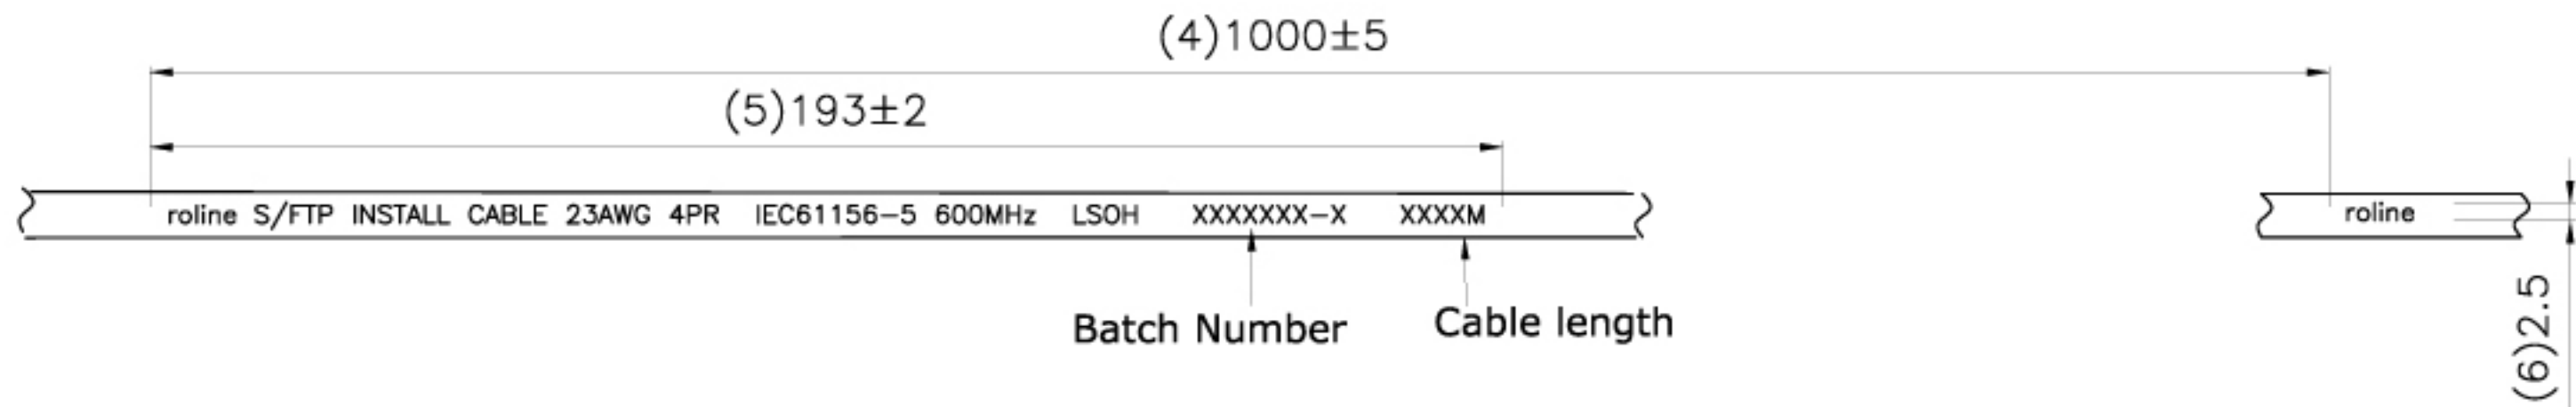

Datenblatt - Fiche technique - Data sheet

21.15.0002

ROLINE S/FTP-(PiMF-) Kabel Kat.7 Massivdraht, AWG23, halogenfrei, 100m

ROLINE Câble S/FTP (PiMF) Cat. 7 rigide anti-halogène, 100m

ROLINE S/FTP PiMF Cable Cat.7, Solid Wire, halogen-free, 100 m

SCALE 8/1

SCALE 1/2

SCALE 1/1

roline S/FTP INSTALL CABLE 23AWG 4PR IEC61156-5 600MHz LSOH XXXXXX-X XXXXM

Specifications:

- 1.Wiring : T568B
- 2.Copper conductor : 23AWG
- 3.XXXXXXX-X : Batch Number
- 4.XXXXM : Cable length
- 5.Print legend : Black cable with white printing all other cable with blue printing