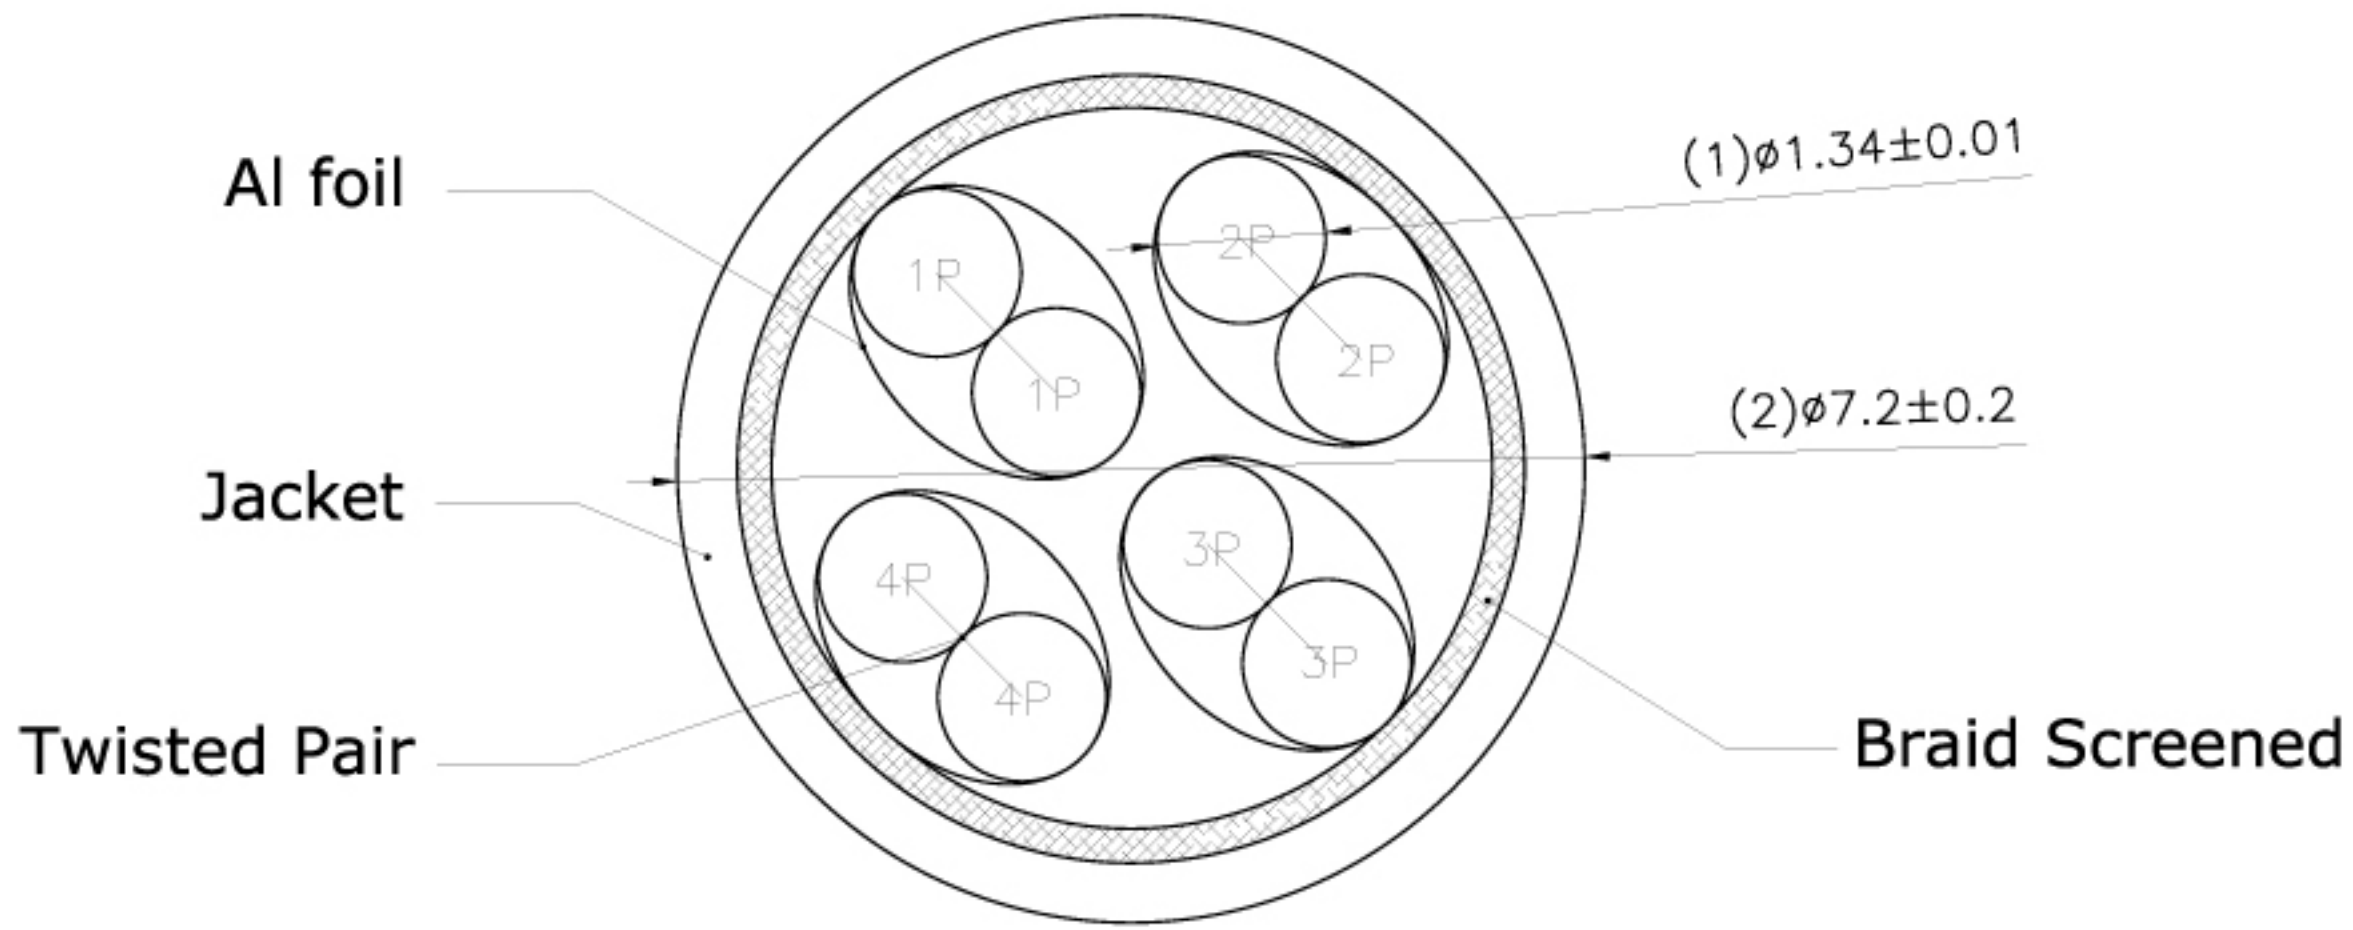

Datenblatt - Fiche technique - Data sheet

21.15.0002

ROLINE S/FTP-(PiMF-) Kabel Kat.7 Massivdraht, AWG23, halogenfrei, 100m

ROLINE Câble S/FTP (PiMF) Cat. 7 rigide anti-halogène, 100m

ROLINE S/FTP PiMF Cable Cat.7, Solid Wire, halogen-free, 100 m

SCALE 8/1

SCALE 1/2

SCALE 1/1

roline S/FTP INSTALL CABLE 23AWG 4PR IEC61156-5 600MHz LSOH XXXXXX-X XXXXM

Specifications:

- 1.Wiring : T568B
- 2.Copper conductor : 23AWG
- 3.XXXXXXX-X : Batch Number
- 4.XXXXM : Cable length
- 5.Print legend : Black cable with white printing all other cable with blue printing