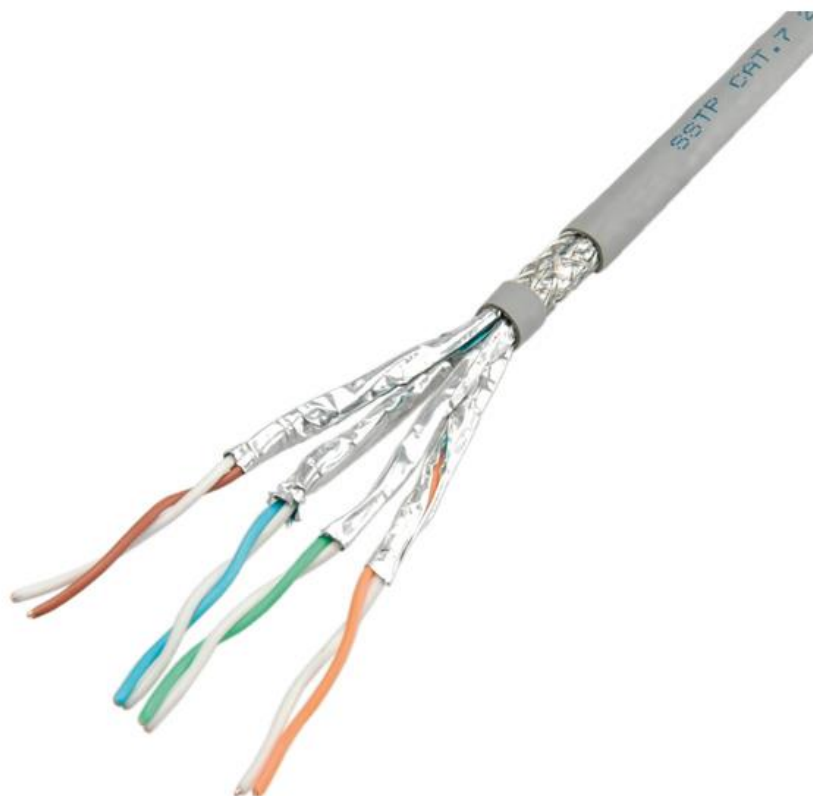

Datenblatt - Fiche technique - Data sheet

21.15.0002

ROLINE S/FTP-(PiMF-) Kabel Kat.7 Massivdraht, AWG23, halogenfrei, 100m

ROLINE Câble S/FTP (PiMF) Cat. 7 rigide anti-halogène, 100m

ROLINE S/FTP PiMF Cable Cat.7, Solid Wire, halogen-free, 100 m

SCALE 8/1

SCALE 1/2

SCALE 1/1

roline S/FTP INSTALL CABLE 23AWG 4PR IEC61156-5 600MHz LSOH XXXXXX-X XXXXM

Specifications:

- 1.Wiring : T568B
- 2.Copper conductor : 23AWG
- 3.XXXXXXX-X : Batch Number
- 4.XXXXM : Cable length
- 5.Print legend : Black cable with white printing all other cable with blue printing