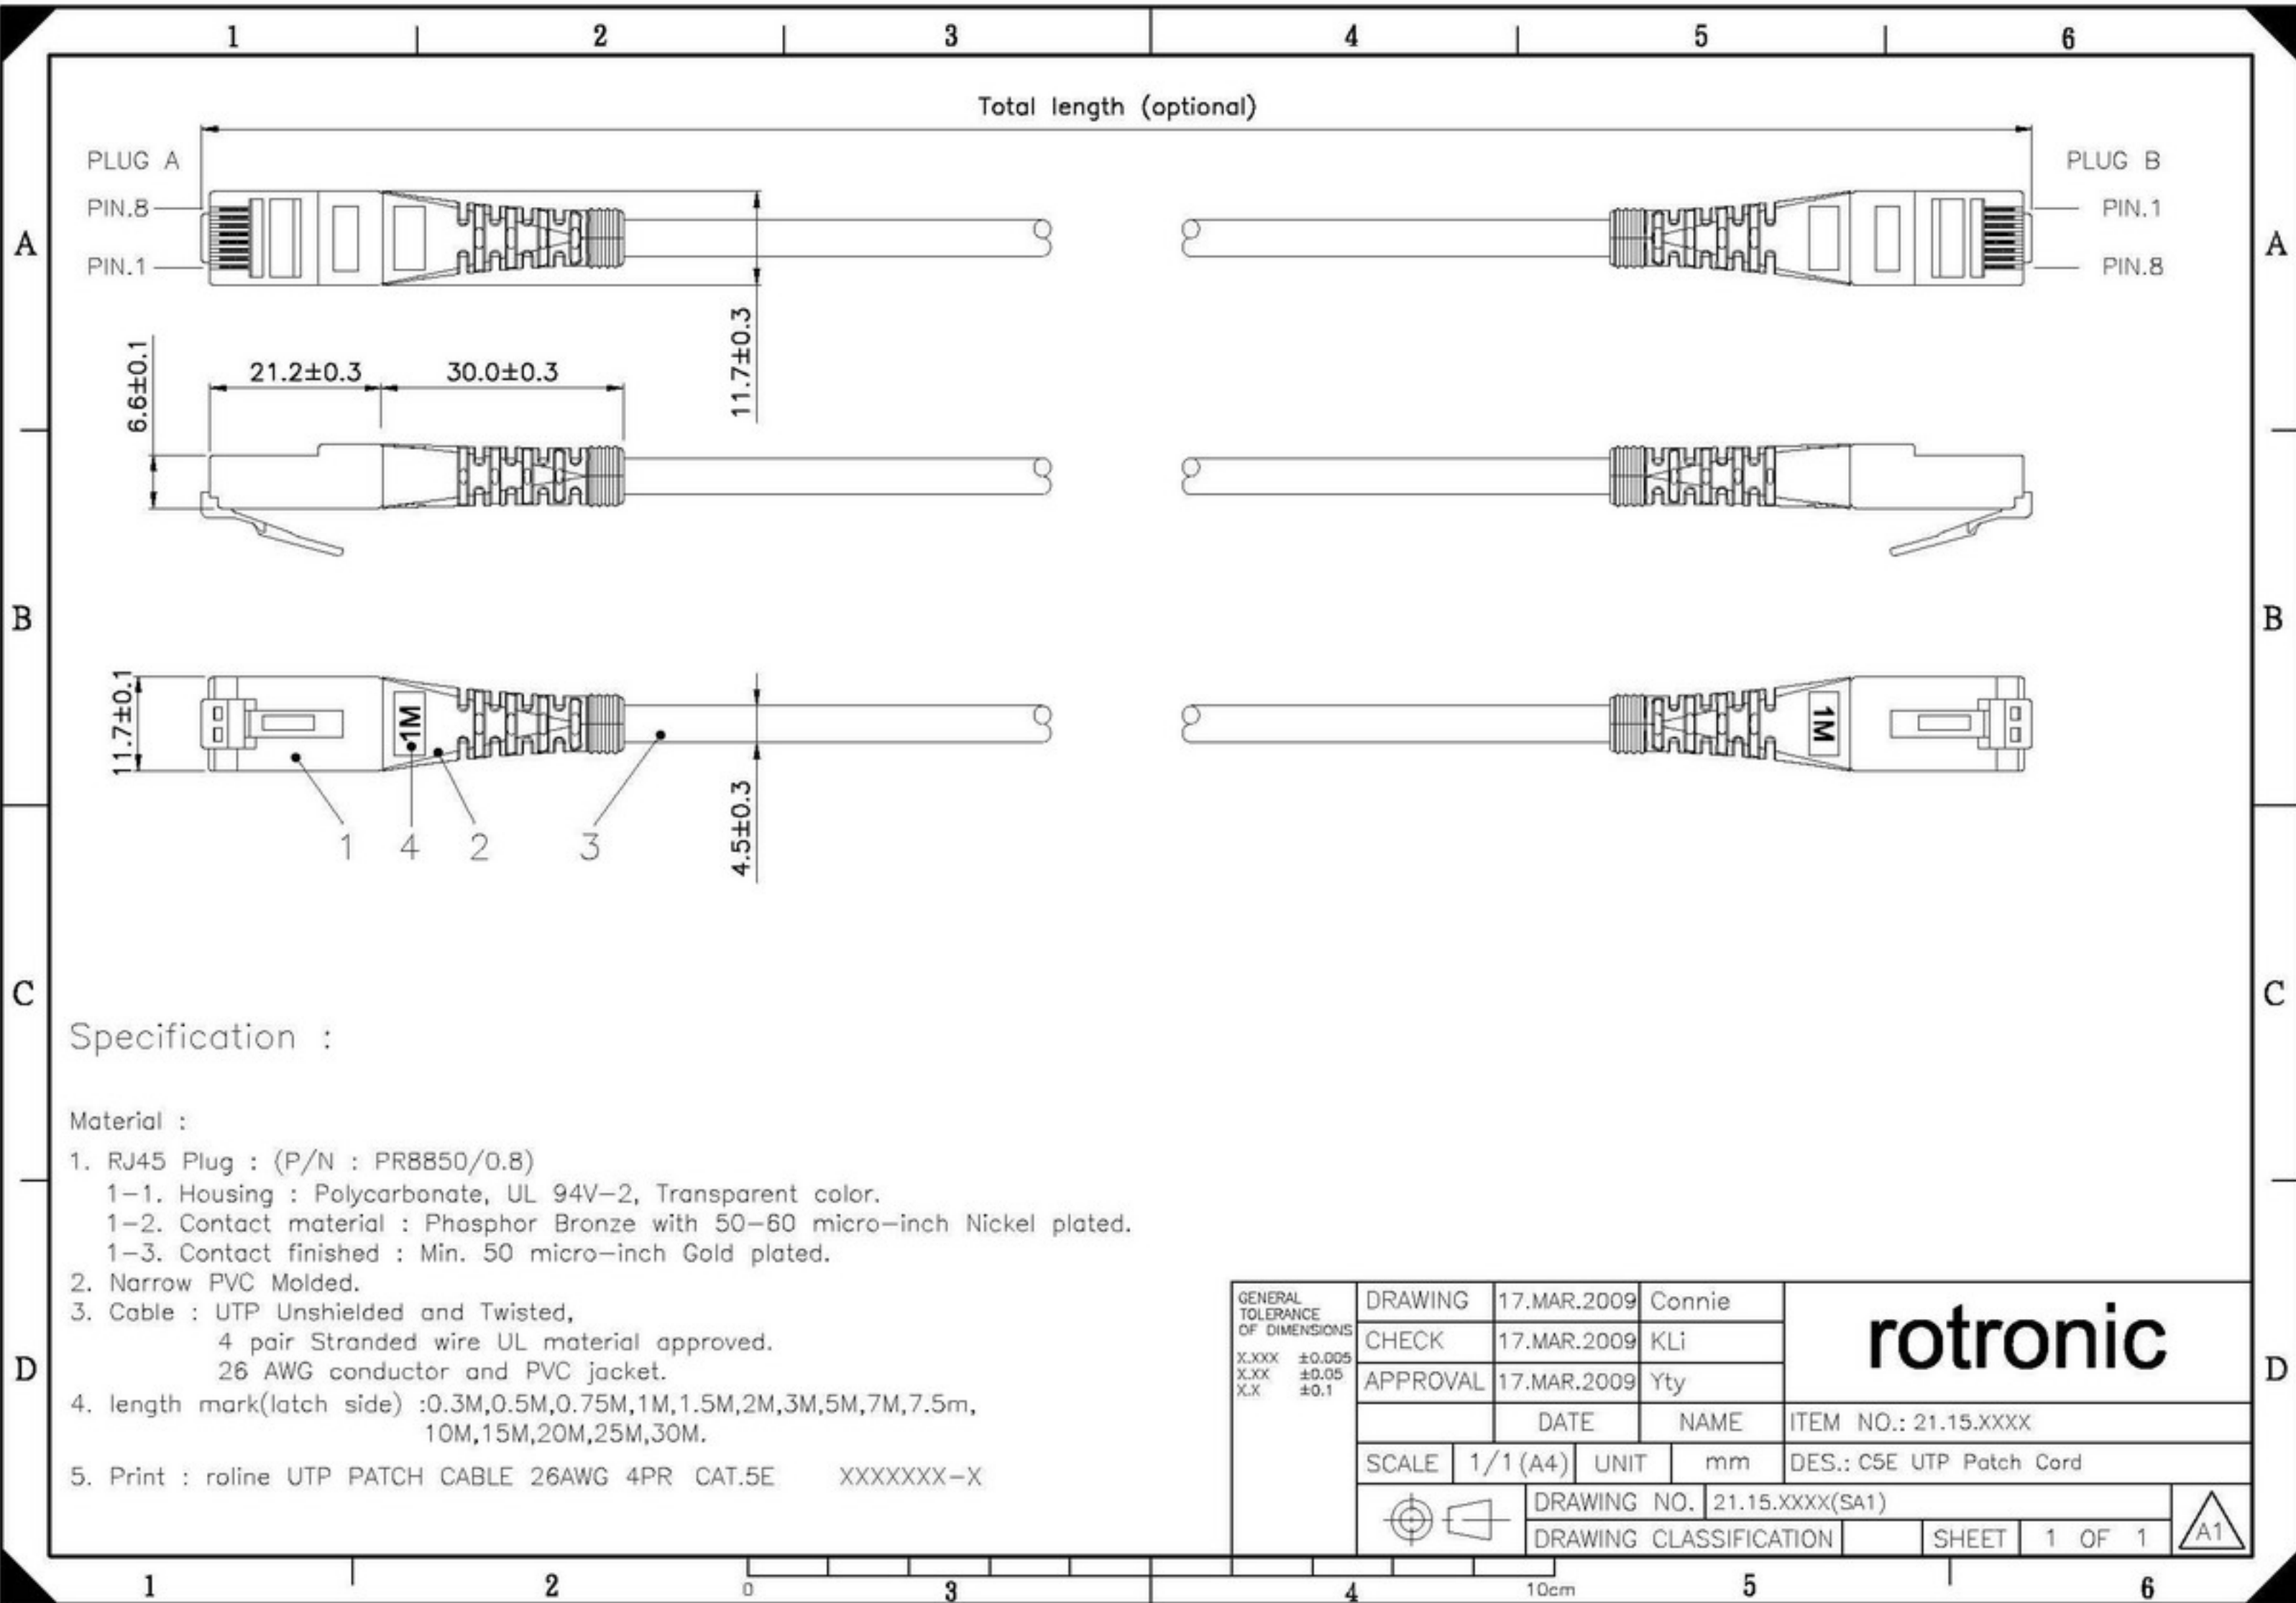

Datenblatt - Fiche technique - Data sheet

21.15.0432

ROLINE UTP-Patchkabel konf. Kat. 5e, gelb, 15,0 m

Cordon ROLINE Cat.5e UTP confectionné, jaune, 15,0 m

ROLINE UTP Patch Cord Cat.5e, yellow, 15.0 m

Specification :

Material :

1. RJ45 Plug : (P/N : PR8850/0.8)
 - 1-1. Housing : Polycarbonate, UL 94V-2, Transparent color.
 - 1-2. Contact material : Phosphor Bronze with 50-60 micro-inch Nickel plated.
 - 1-3. Contact finished : Min. 50 micro-inch Gold plated.
2. Narrow PVC Molded.
3. Cable : UTP Unshielded and Twisted,
 - 4 pair Stranded wire UL material approved.
 - 26 AWG conductor and PVC jacket.
4. length mark(latch side) :0.3M,0.5M,0.75M,1M,1.5M,2M,3M,5M,7M,7.5m, 10M,15M,20M,25M,30M.
5. Print : roline UTP PATCH CABLE 26AWG 4PR CAT.5E XXXXXX-X

GENERAL TOLERANCE OF DIMENSIONS X.XXX ±0.005 X.XX ±0.05 X.X ±0.1	DRAWING	17.MAR.2009	Connie	rotronic
	CHECK	17.MAR.2009	KLi	
	APPROVAL	17.MAR.2009	Yty	
		DATE	NAME	ITEM NO.: 21.15.XXXX
	SCALE 1/1 (A4)	UNIT mm	DES.: C5E UTP Patch Cord	
	DRAWING NO. 21.15.XXXX(SA1)			
	DRAWING CLASSIFICATION			