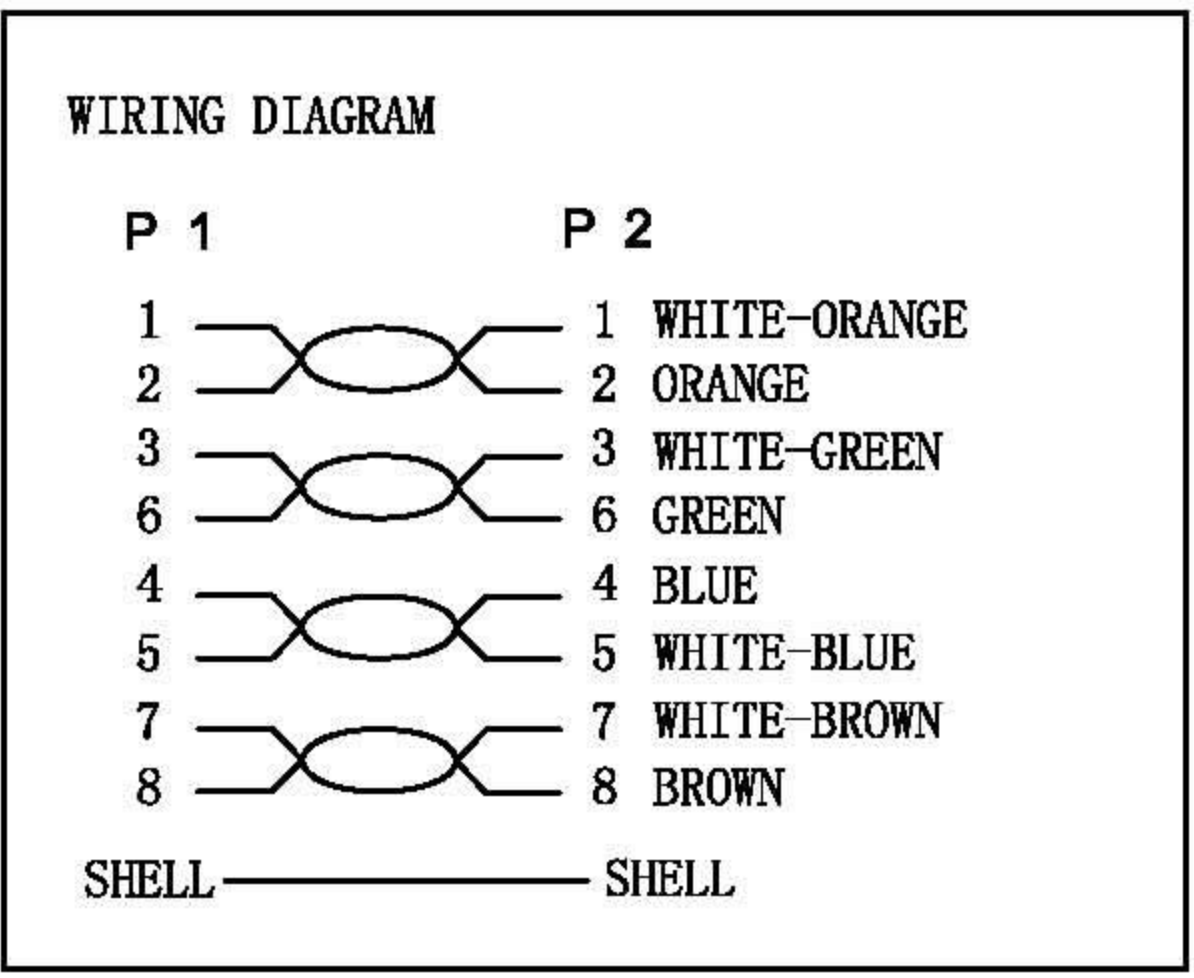

Datenblatt - Fiche technique - Data sheet

21.99.0301

VALUE S/FTP-Patchkabel konf. Kat. 5e, grau, 1,0 m

Cordon VALUE Cat.5e S/FTP confectionné, gris, 1,0 m

VALUE S/FTP Patch Cord Cat.5e, grey, 1.0 m

| ITEM NO. | LENGTH | XM |
|--------------|--------|------|
| 21. 99. 0300 | 0.5M | 0.5M |
| 21. 99. 0301 | 1M | 1M |
| 21. 99. 0302 | 2M | 2M |
| 21. 99. 0303 | 3M | 3M |
| 21. 99. 0305 | 5M | 5M |
| 21. 99. 0307 | 7M | 7M |
| 21. 99. 0310 | 10M | 10M |
| 21. 99. 0315 | 15M | 15M |
| 21. 99. 0320 | 20M | 20M |

NOTE:

- 100% OPEN SHORT, MISS WIRE TEST
- PRINT BLACK WORD:
SFTP CAT. 5E 26AWG×4P PATCH ISO/IEC 11801 & EN 50173 VERIFIED
- REACH and ROHS COMPLIANT
- minimum of the bending radius is 40mm (suitable for all meters)

MATERIAL LIST

| | | | | |
|-----|------------|--|-------|------------|
| ③ | OVER MOLD | PVC COLOR: (Pantone 420C) | 2 | |
| ② | CONNECTOR | RJ45 8P8C SHIELDED, THE PIN GOLD PLATED 3U" | 2 | |
| ① | CABLE | SFTP CAT. 5E 26AWG(7/0.16COPPER CLAD ALUMINUM)*4PAIRS+MYLAR+E(7/0.16COPPER CLAD ALUMINUM)+AL-FOIL+B(0.12/4/16)AL-MG CABLE JACKET:PVC/(Pantone 420C) OD=5.7±0.2MM | 1 | |
| NO. | PARTS NAME | SPECIFICATION STANDARD | QT' Y | REMARK |
| | | NEW | | 2011-10-25 |
| BY | CHK | REVISION RECORD MODIFICATION | DATE | REV. |