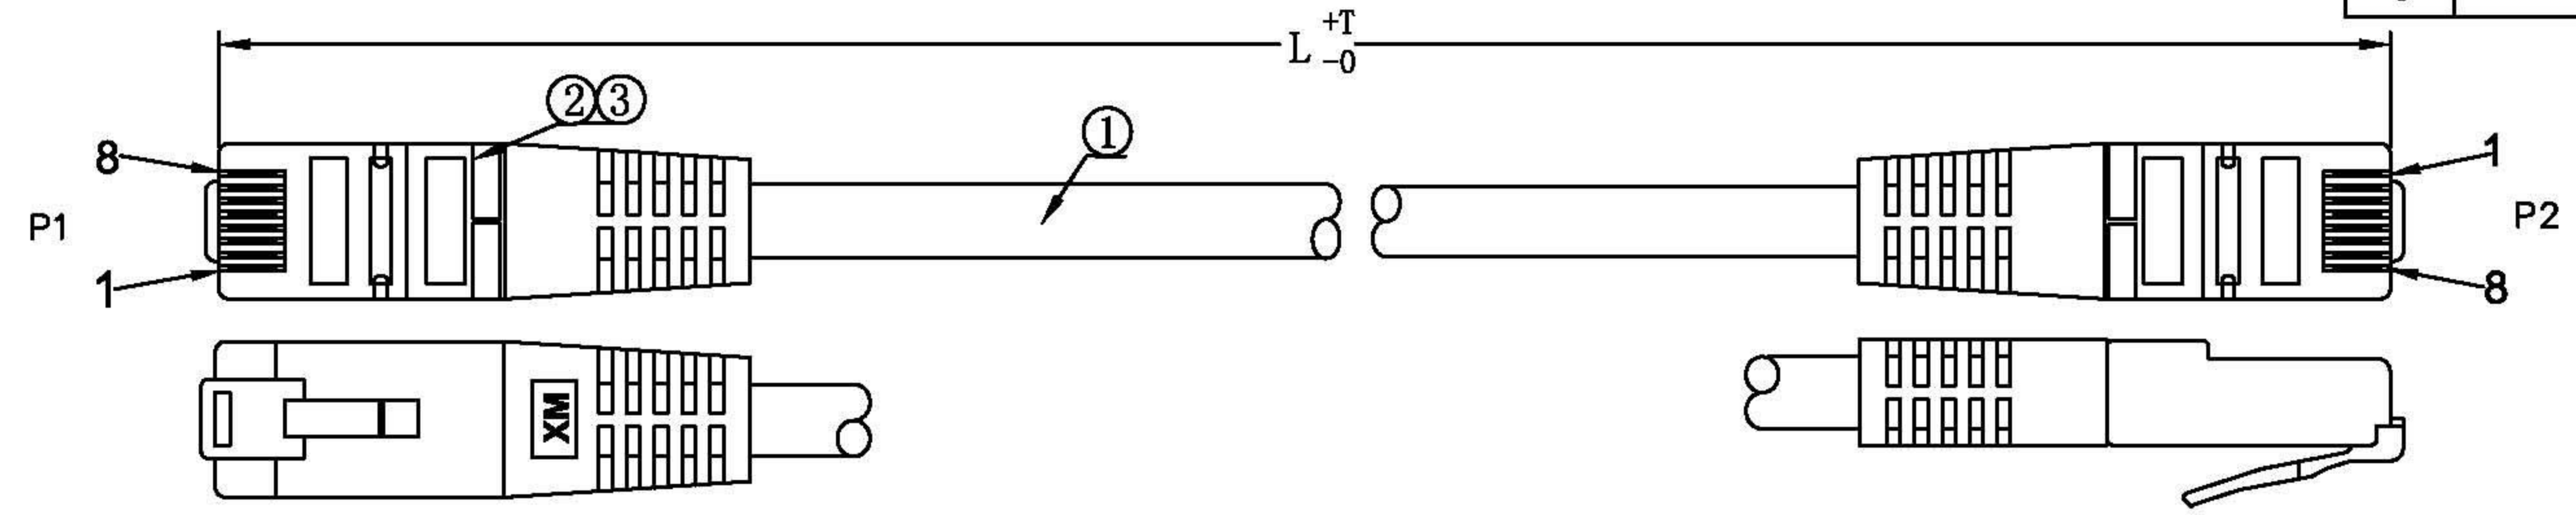

Datenblatt - Fiche technique - Data sheet

21.99.0301

VALUE S/FTP-Patchkabel konf. Kat. 5e, grau, 1,0 m

Cordon VALUE Cat.5e S/FTP confectionné, gris, 1,0 m

VALUE S/FTP Patch Cord Cat.5e, grey, 1.0 m

| ITEM NO. | LENGTH | XM |
|--------------|--------|------|
| 21. 99. 0300 | 0.5M | 0.5M |
| 21. 99. 0301 | 1M | 1M |
| 21. 99. 0302 | 2M | 2M |
| 21. 99. 0303 | 3M | 3M |
| 21. 99. 0305 | 5M | 5M |
| 21. 99. 0307 | 7M | 7M |
| 21. 99. 0310 | 10M | 10M |
| 21. 99. 0315 | 15M | 15M |
| 21. 99. 0320 | 20M | 20M |

NOTE:

- 100% OPEN SHORT, MISS WIRE TEST
- PRINT BLACK WORD:
SFTP CAT. 5E 26AWG×4P PATCH ISO/IEC 11801 & EN 50173 VERIFIED
- REACH and ROHS COMPLIANT
- minimum of the bending radius is 40mm (suitable for all meters)

MATERIAL LIST

| | | | | |
|-----|------------|--|-------|------------|
| ③ | OVER MOLD | PVC COLOR: (Pantone 420C) | 2 | |
| ② | CONNECTOR | RJ45 8P8C SHIELDED, THE PIN GOLD PLATED 3U" | 2 | |
| ① | CABLE | SFTP CAT. 5E 26AWG(7/0.16COPPER CLAD ALUMINUM)*4PAIRS+MYLAR+E(7/0.16COPPER CLAD ALUMINUM)+AL-FOIL+B(0.12/4/16)AL-MG CABLE JACKET:PVC/(Pantone 420C) OD=5.7±0.2MM | 1 | |
| NO. | PARTS NAME | SPECIFICATION STANDARD | QT' Y | REMARK |
| | | NEW | | 2011-10-25 |
| BY | CHK | REVISION RECORD MODIFICATION | DATE | REV. |