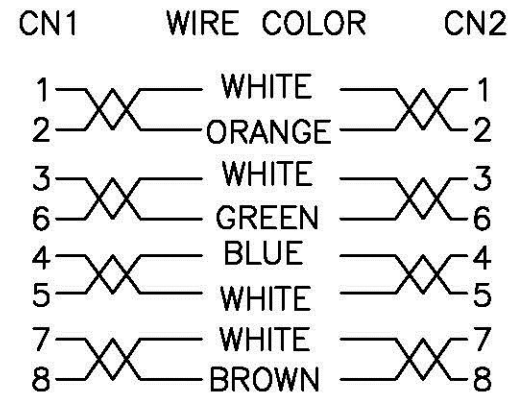

Datenblatt - Fiche technique - Data sheet

**21.99.0960**

VALUE UTP-Patchkabel konf. Kat. 6, schwarz, 0,5 m, extra-flach

Cordon VALUE Cat.6 UTP confectionné, noir, 0,5 m, plat

VALUE UTP Patch Cord, Cat.6, black, 0.5 m, extra-flat

MATERIAL LIST:

NO.	PARTS NAME	SPECIFICATION DESCRIPTION
①	CABLE	(7/0.10BA*1PR)*4P COLOR: BLACK OD:1.5±0.2*6.2±0.2mm
②	RJ45 CONNECTOR	RJ45,8P8C,GOLD PLATED CONTACTS
③	MOLDING PVC	MOLDING PVC 50P COLOR: BLACK

CABLE MARKING: CAT.6 UTP FLAT CABLE

ELECTRONIC TEST:

A.OPEN/SHORT/INTERMITTENCE: 100%.

item no.	length	color
21.99.0960	0.5m	black
21.99.0961	1m	black
21.99.0962	2m	black
21.99.0963	3m	black
21.99.0965	5m	black

PIN OUT

ITEM NO.	21.99.0960,, 21.99.0961, 21.99.0962, 21.99.0963, 21.99.0965				
DESC.	VALUE Cat. 6 UTP Flat Patch Cord, black				
APPROVED BY					
DATE	2012.03.20	PAGE			OF

**rotronic**