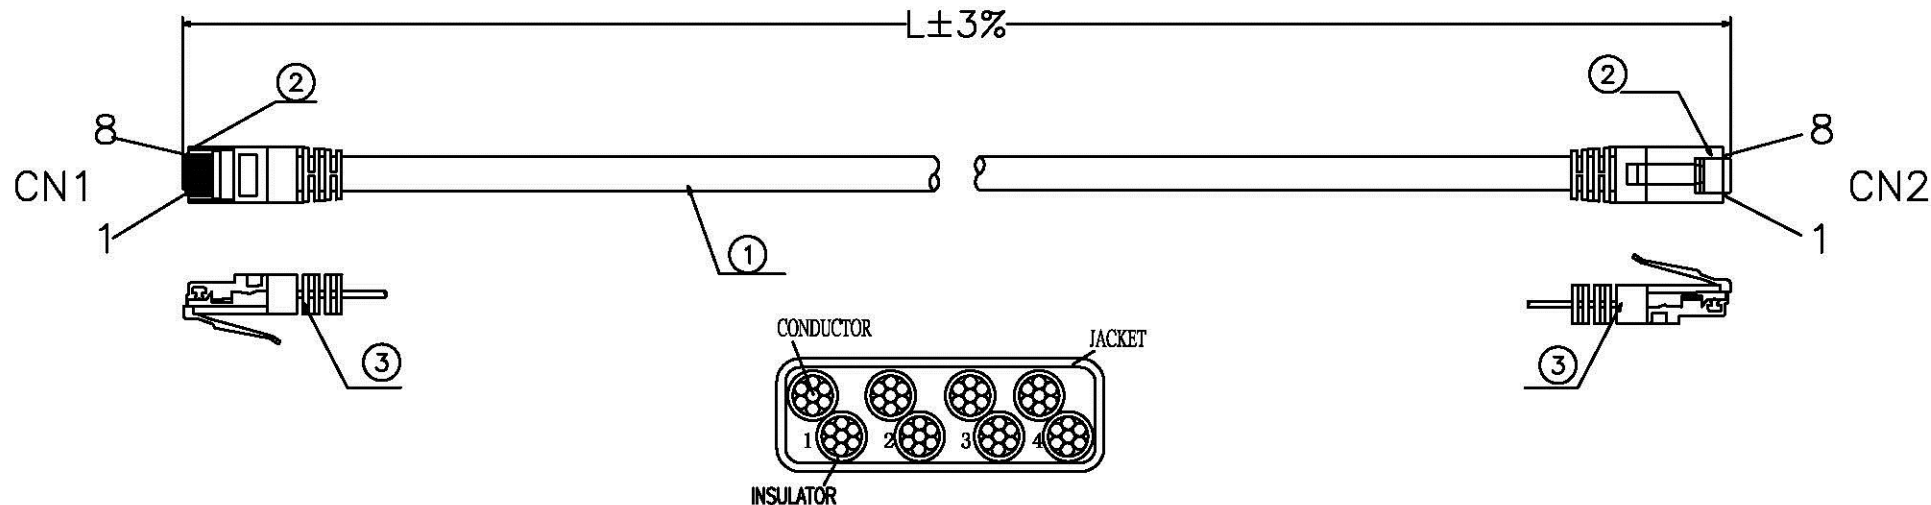

Datenblatt - Fiche technique - Data sheet

**21.99.0960**

VALUE UTP-Patchkabel konf. Kat. 6, schwarz, 0,5 m, extra-flach

Cordon VALUE Cat.6 UTP confectionné, noir, 0,5 m, plat

VALUE UTP Patch Cord, Cat.6, black, 0.5 m, extra-flat

MATERIAL LIST:

NO.	PARTS NAME	SPECIFICATION DESCRIPTION
①	CABLE	(7/0.10BA*1PR)*4P COLOR: BLACK OD:1.5±0.2*6.2±0.2mm
②	RJ45 CONNECTOR	RJ45,8P8C,GOLD PLATED CONTACTS
③	MOLDING PVC	MOLDING PVC 50P COLOR: BLACK

CABLE MARKING: CAT.6 UTP FLAT CABLE

ELECTRONIC TEST:

A.OPEN/SHORT/INTERMITTENCE: 100%.

item no.	length	color
21.99.0960	0.5m	black
21.99.0961	1m	black
21.99.0962	2m	black
21.99.0963	3m	black
21.99.0965	5m	black

PIN OUT

ITEM NO.	21.99.0960,, 21.99.0961, 21.99.0962, 21.99.0963, 21.99.0965				
DESC.	VALUE Cat. 6 UTP Flat Patch Cord, black				
APPROVED BY					
DATE	2012.03.20	PAGE			OF

**rotronic**