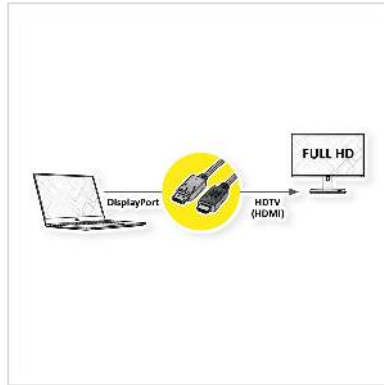

# ROLINE DisplayPort Cable, DP - HDTV, M/M, black, 1 m

<b>Product No.</b>	11.04.5780
<b>Manufacturer</b>	ROLINE
<b>Manufacturer No.</b>	11.04.5780
<b>EAN (single piece)</b>	7611990133475

**roline**  
Designed for Professionals

**2K**

**DisplayPort to HDTV cable for transferring content from your graphics card (DisplayPort) to your TV (HDTV) - with a quality of up to 1920x1080 @60Hz, incl. audio transmission!**

- HDTV is the standard for digital video transmission in the TV/multimedia sector for e. g.: Connection of a TV set with HDMI interface to a player with DisplayPort connection.
- Cable with one DisplayPort and one HDTV plug.
- Note: A DisplayPort HDTV cable can only be used in one direction: the DisplayPort connector can only be used on the data source side (e. g. graphics card).

## Technical specifications

Manufacturer	ROLINE
Product group	Cable
Product type	DP HDTV cable
Colour	black
Length	1 m
Transfer quality	DisplayPort v1.1

---

Max. resolution	1920 x 1080 / 1920 x 1200 @60Hz (2K, Full HD)
-----------------	---