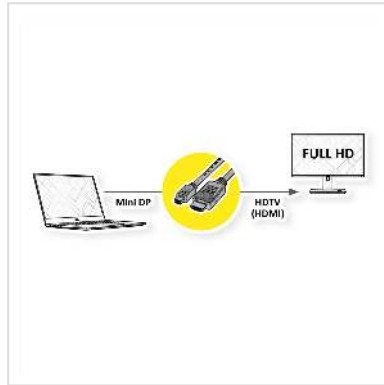

ROLINE Mini DisplayPort Cable, Mini DP-HDTV, M/M, black, 2 m

Product No.	11.04.5791
Manufacturer	ROLINE
Manufacturer No.	11.04.5791
EAN (single piece)	7611990134007

roline
Designed for Professionals

2K

Mini DisplayPort to HDTV cable for transferring content from your graphics card (DisplayPort) to your TV (HDTV) - with a quality of up to 1920x1080 @60Hz, incl. audio transmission!

- HDTV is the standard for digital video transmission in the TV/multimedia sector for e. g.: Connection of a TV set with HDMI interface to a player with Mini DisplayPort connection.
- Cable with one Mini DisplayPort and one HDTV plug. DisplayPort is signal compatible with HDMI.
- Note: A DisplayPort HDTV cable can only be used in one direction: the Mini DisplayPort connector can only be used on the data source side (e. g. graphics card, Macbook, Ultrabook, laptop/notebook or PC).

Technical specifications

Manufacturer	ROLINE
Product group	Cable
Product type	DisplayPort Monitor Cable
Colour	black
Length	2 m

Transfer quality	DisplayPort v1.1
Max. resolution	1920 x 1080 / 1920 x 1200 @60Hz (2K, Full HD)
side 1 connector	HDTV M
side 2 connector	DisplayPort Mini M
Side 1 Connector Type	Mini DisplayPort
Side 1 Connector Gender	Male
Side 2 Connector Type	HDTV
Side 2 Connector Gender	Male
Area of application	External
Cable shielding	Screened
Weight	83.3 g