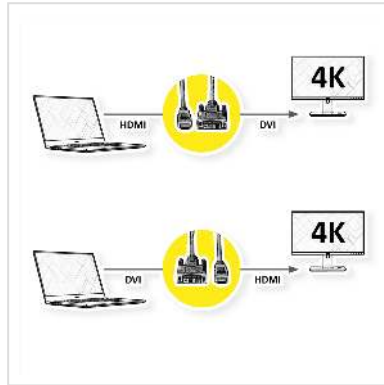

ROLINE Monitor Cable, DVI (24+1) - HDMI, Dual Link, M/M, black /silver, 1 m

Product No.	11.04.5870
Manufacturer	ROLINE
Manufacturer No.	11.04.5870
EAN (single piece)	7611990144709

ROLINE HDMI to DVI cable for connecting an ultrabook, notebook/laptop or PC to a monitor, TV or projector - for screen transmissions in excellent quality with a resolution of up to 3840x2160 @30Hz!

- HDMI is a universal connection standard for the transmission of video and audio signals. Applications include mainly the connection of monitors and televisions to computers, BluRay players and similar devices.
- The HDMI connector requires less space and is therefore more suitable for portable display devices (ultrabooks, notebooks/laptops) or for 2 connectors on a graphics card (on a slot plate).
- The rugged nylon braid protects the cable effectively and makes it look stunning.
- High-quality, double-shielded cable (foil+braid) with gold-plated contacts for optimum transmission of image signals
- Connectors: DVI-D (24+1) to HDMI

Technical specifications

Manufacturer	ROLINE
Product group	Cable
Product type	HDMI-DVI cable
Colour	black /silver
Length	1 m
Max. resolution	3840 x 2160 @30Hz (4K, Full HD)

side 1 connector	DVI - D 24+1 Male
side 2 connector	HDMI Male
Side 1 Connector Type	DVI-D 24+1, Dual-Link
Side 1 Connector Gender	Male
Side 2 Connector Type	HDMI Type A
Side 2 Connector Gender	Male
Area of application	External
Cable shielding	Screened
Weight	103.4 g