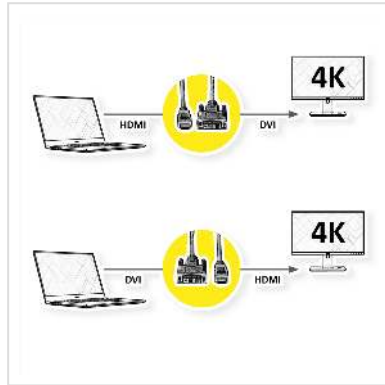

ROLINE Monitor Cable, DVI (24+1) - HDMI, M/M, black /silver, 1 m

Product No.	11.04.5870
Manufacturer	ROLINE
Manufacturer No.	11.04.5870
EAN (single piece)	7611990144709

ROLINE HDMI to DVI cable for connecting an ultrabook, notebook/laptop or PC to a monitor, TV or projector - for screen transmissions in excellent quality with a resolution of up to 3840x2160 @30Hz!

- HDMI is a universal connection standard for the transmission of video and audio signals. Applications include mainly the connection of monitors and televisions to computers, BluRay players and similar devices.
- The HDMI connector requires less space and is therefore more suitable for portable display devices (ultrabooks, notebooks/laptops) or for 2 connectors on a graphics card (on a slot plate).
- The rugged nylon braid protects the cable effectively and makes it look stunning.
- High-quality, double-shielded cable (foil+braid) with gold-plated contacts for optimum transmission of image signals
- Connectors: DVI-D (24+1) to HDMI

Technical specifications

Manufacturer	ROLINE
Product group	Cable
Product type	HDMI-DVI cable
Colour	black /silver
Length	1 m
Max. resolution	3840 x 2160 @30Hz (4K, Full HD)

side 1 connector	DVI - D 24+1 Male
side 2 connector	HDMI Male
Side 1 Connector Type	DVI-D 24+1, Dual-Link
Side 1 Connector Gender	Male
Side 2 Connector Type	HDMI Type A
Side 2 Connector Gender	Male
Area of application	External
Cable shielding	Screened
Weight	103.4 g
Height of packaging (single piece)	10 mm
Width of packaging (single piece)	130 mm
Depth of packaging (single piece)	130 mm
Package weight (single piece)	0.1 kg