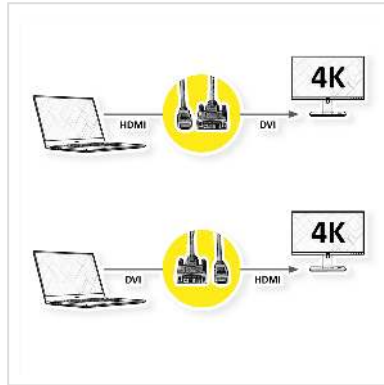

# ROLINE Monitor Cable, DVI (24+1) - HDMI, Dual Link, M/M, black /silver, 5 m

<b>Product No.</b>	11.04.5873
<b>Manufacturer</b>	ROLINE
<b>Manufacturer No.</b>	11.04.5873
<b>EAN (single piece)</b>	7611990145096

**ROLINE HDMI to DVI cable for connecting an ultrabook, notebook/laptop or PC to a monitor, TV or projector - for screen transmissions in excellent quality with a resolution of up to 3840x2160 @30Hz!**

- HDMI is a universal connection standard for the transmission of video and audio signals. Applications include mainly the connection of monitors and televisions to computers, BluRay players and similar devices.
- The HDMI connector requires less space and is therefore more suitable for portable display devices (ultrabooks, notebooks/laptops) or for 2 connectors on a graphics card (on a slot plate).
- The rugged nylon braid protects the cable effectively and makes it look stunning.
- High-quality, double-shielded cable (foil+braid) with gold-plated contacts for optimum transmission of image signals
- Connectors: DVI-D (24+1) to HDMI

## Technical specifications

Manufacturer	ROLINE
Product group	Cable
Product type	HDMI-DVI cable
Colour	black /silver
Length	5 m
Max. resolution	3840 x 2160 @30Hz (4K, Full HD)

side 1 connector	DVI - D 24+1 Male
side 2 connector	HDMI Male
Side 1 Connector Type	DVI-D 24+1, Dual-Link
Side 1 Connector Gender	Male
Side 2 Connector Type	HDMI Type A
Side 2 Connector Gender	Male
Area of application	External
Cable shielding	Screened
Weight	337.9 g