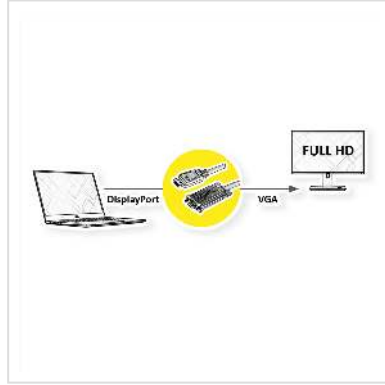

# ROLINE Cable DisplayPort - VGA, M / M, black, 1 m

<b>Product No.</b>	11.04.5970
<b>Manufacturer</b>	ROLINE
<b>Manufacturer No.</b>	11.04.5970
<b>EAN (single piece)</b>	7630049617339

**roline**  
Designed for Professionals

## DisplayPort to VGA cable for connecting a graphics card with DP to a monitor with VGA connector - with a resolution of up to 1920x1080@60Hz!

- For connecting a graphic card with DisplayPort connector to a VGA monitor
- Supports maximum resolutions of up to 1920x1080 @60Hz
- The lock mechanisms of DP and VGA prevent the plugs from slipping out of the source/display and secure the connection
- Connectors: DisplayPort Male and VGA Male
- Remark: The DisplayPort-VGA cable is only working in one direction: the DisplayPort plug has to be connected to the source device (e.g. graphic card)

### Technical specifications

Manufacturer	ROLINE
Product group	Video Cable
Product type	DisplayPort-VGA Adapter
Colour	black
Length	1 m
Max. resolution	1920 x 1080 / 1920 x 1200 @60Hz (2K, Full HD)

Side 1 Connector Type	DisplayPort
Side 1 Connector Gender	Male
Side 2 Connector Type	HD D-Sub 15-pin (HD-15), VGA
Side 2 Connector Gender	Male
Area of application	External
Hand locking screws	Yes
Weight	74.2 g