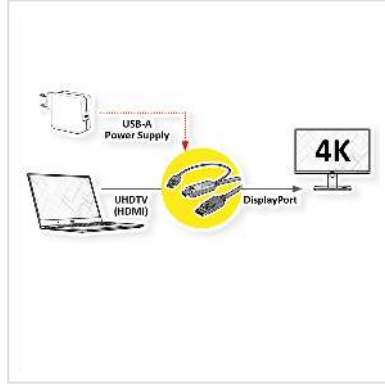

ROLINE Cable, UHDTV - DisplayPort, M/M, black, 1 m

Product No.	11.04.5991
Manufacturer	ROLINE
Manufacturer No.	11.04.5991
EAN (single piece)	7630049619487

roline
Designed for Professionals

4K

UHDTV to DisplayPort cable for transferring content from your graphics card (UHDTV) to your monitor (DisplayPort) - with a quality of up to 3840x2160 @60Hz, incl. audio transmission!

- HDTV is the standard for digital video transmission in the TV/multimedia sector for e. g.: Connection of a device with HDMI interface to a monitor with DisplayPort connection.
- Cable with one DisplayPort and one HDTV plug.
- Note: A UHDTV cable can only be used in one direction: the HDMI connector can only be used on the data source side (e. g. graphics card).

Technical specifications

Manufacturer	ROLINE
Product group	Cable
Product type	UHDTV - DP cable
Colour	black
Length	1 m
Transfer quality	DisplayPort v1.2
Max. resolution	3840 x 2160 @60Hz (4K, UHD-1)

side 1 connector	HDMI Male
side 2 connector	DisplayPort M
Side 1 Connector Type	HDMI Type A
Side 1 Connector Gender	Male
Side 2 Connector Type	DisplayPort
Side 2 Connector Gender	Male
Area of application	External
Cable shielding	Screened