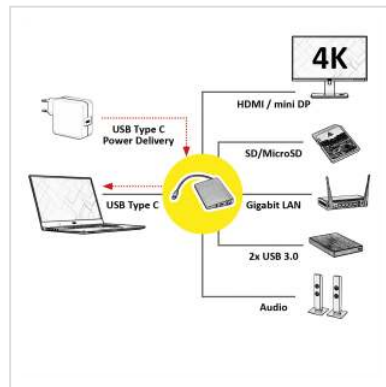

# **ROLINE USB Type C docking station, 4K HDMI, 1x Mini DP, 2x USB 3.1 Gen 1 ports, 1x SD/MicroSD card reader, 1x USB Type C PD (Power Delivery), 1x Gigabit Ethernet**

<b>Product No.</b>	12.02.1021
<b>Manufacturer</b>	ROLINE
<b>Manufacturer No.</b>	12.02.1021
<b>EAN (single piece)</b>	7630049611153

**roline**  
Designed for Professionals

**The docking station with USB Type C, HDMI and Mini DisplayPort in 4K, 2x USB 3.0 ports, 1x SD/MicroSD card reader, 1x USB type C PD (Power Delivery), 1x Gigabit Ethernet is supplied for Macbooks, Ultrabooks or Notebooks/Laptops and offers a fast and easy connection to the peripherals at the workplace that you use daily, including an HDMI and Mini DP connection, which allows you a maximum resolution of up to 3840x2160 @60Hz, as well as a network connection!**

Connection to the device:

- 1x USB 3.1 Type C M

Connection for peripheral devices:

- 1x HDMI and 1x Mini DisplayPort video output: Mirror or expand your screen to a TV, monitor or projector, up to 3840x2160 @60Hz resolution.
- 2x USB 3.0 ports (data transfer rate up to 5Gbit/s), e.g. for connection of wired keyboard/mouse, USB HDD/SSD, etc.

## Technical specifications

Manufacturer	ROLINE
Product group	Adapters, Terminators, Converters
Product type	Notebook-Docking-Station
Scope of delivery	Docking Station, manual
Side 1 connection (PC)	USB Type C F
Side 2 connection (Peripherals)	1x HDMI, 1x Mini DP, 2x USB 3.0 Type A, 1x SD/TF card reader, 1x USB Type C PD, 1x RJ45, 1x 3.5mm audio
Side 1 Connector Type	USB Type C (USB-C)
Side 1 Connector Gender	Male
Side 2 Connector Type	USB 3.1 Type A
Side 2 Connector Gender	Female
Area of application	External