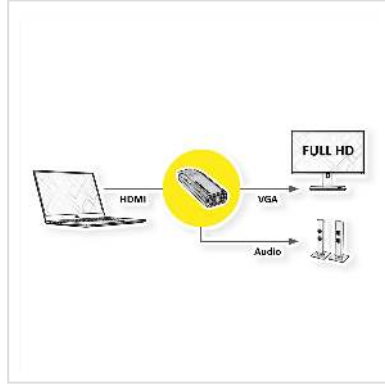

**roline**  
Designed for Professionals

**2K**

**1080p**  
FULL HD

- This HDMI to VGA adapter connects any HDMI-compatible device to a monitor or projector with VGA port
- Compatible with many devices including desktops, laptops, Ultrabooks, notebooks or other devices with HDMI port
- Slim design
- Easy to use
- Audio output format: 2 channel LPCM (3.5mm jack)
- Supports resolutions up to 1920x1080 (1080p Full HD) including 720p for HD monitors or projectors
- Color: black

|                                    |   |
|------------------------------------|---|
| Colour                             | black   |
| Max. resolution                    | 1920 x 1080 / 1920 x 1200 @60Hz (2K, Full HD)                   |
| Side 1 connection (PC)             | HDMI Male   |
| Side 2 connection (Peripherals)    | VGA Female  |
| Side 1 Connector Type              | HDMI Type A   |
| Side 1 Connector Gender            | Male  |
| Side 2 Connector Type              | HD D-Sub 15-pin (HD-15), VGA<br>Mini Phone Stereo 3.5 mm, 3-pin |
| Side 2 Connector Gender            | Female  |
| Active / Passive                   | Active  |
| Conversion direction               | HDMI-VGA  |
| Area of application                | External  |
| Dimensions (HxWxD)                 | 12 x 22 x 62 mm   |
| Height                             | 12 mm   |
| Width                              | 22 mm   |
| Depth                              | 62 mm   |
| Weight                             | 12.2 g  |
| Height of packaging (single piece) | 20 mm   |
| Width of packaging (single piece)  | 60 mm   |
| Depth of packaging (single piece)  | 60 mm   |
| Package weight (single piece)      | 0.05 kg   |