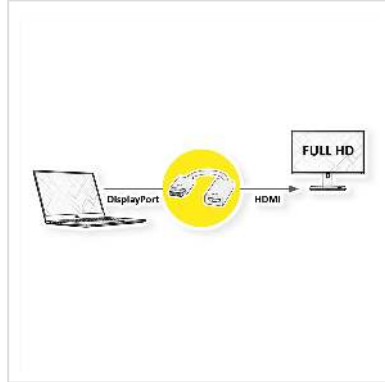

ROLINE DisplayPort-HDMI Adapter, DP M - HDMI F

Product No.	12.03.3134
Manufacturer	ROLINE
Manufacturer No.	12.03.3134
EAN (single piece)	7611990121113

roline
Designed for Professionals

2K

1080p
FULL HD

DisplayPort to HDMI cable adapter for connecting a graphics card with DP to a monitor with HDMI connection - with a resolution of up to 1920x1080 / 1920x1200 @60Hz!

- If you want to connect a graphic card with DisplayPort Female to a monitor by using a HDMI cable, you need this DisplayPort to HDMI adapter
- Connectors: DisplayPort Male, HDMI Female
- Remark: The DisplayPort-HDMI adapter is only working in one direction: the DisplayPort plug has to be connected to the source device (e.g. graphic card)

Technical specifications

Manufacturer	ROLINE
Product group	Adapters, Terminators, Converters
Product type	DisplayPort-HDMI Adapter
Colour	grey
Length	0.15 m
Max. resolution	1920 x 1080 / 1920 x 1200 @60Hz (2K, Full HD)
Side 1 connection (PC)	DisplayPort Male

Side 2 connection (Peripherals)	HDMI Female
Side 1 Connector Type	DisplayPort
Side 1 Connector Gender	Male
Side 2 Connector Type	HDMI Type A
Side 2 Connector Gender	Female
Active / Passive	Passive
Area of application	External
Weight	37.2 g