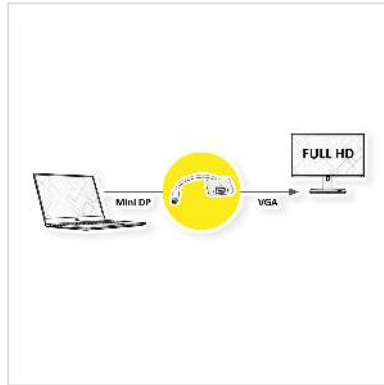

2K

1080p
FULL HD

- For connecting a graphic card with Mini DisplayPort connector to a VGA monitor by using a VGA M-M cable
- Connectors: Mini DisplayPort Male and VGA Female
- Cable length: ca. 10 cm
- DisplayPort Version 1.2 allows increased resolutions, higher refresh rates, and greater color depth
- Remark: The Mini DisplayPort-VGA adapter is only working in one direction: the DisplayPort plug has to be connected to the source device (e.g. graphic card)

Technical specifications

Manufacturer	ROLINE
Product group	Adapters, Terminators, Converters
Product type	Mini DisplayPort-VGA Adapter

Colour	white
Length	0.1 m
Max. resolution	1920 x 1080 / 1920 x 1200 @60Hz (2K, Full HD)
Side 1 connection (PC)	Mini DisplayPort Male
Side 2 connection (Peripherals)	VGA Female
Side 1 Connector Type	Mini DisplayPort
Side 1 Connector Gender	Male
Side 2 Connector Type	HD D-Sub 15-pin (HD-15), VGA
Side 2 Connector Gender	Female
Active / Passive	Active
Area of application	External
Technical particularity	DisplayPort Version 1.2
Weight	27.9 g
Height of packaging (single piece)	15 mm
Width of packaging (single piece)	105 mm
Depth of packaging (single piece)	190 mm
Package weight (single piece)	0.03 kg