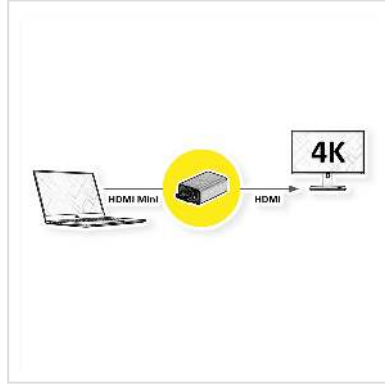

# ROLINE HDMI Adapter, HDMI F - HDMI Mini M

<b>Product No.</b>	12.03.3154
<b>Manufacturer</b>	ROLINE
<b>Manufacturer No.</b>	12.03.3154
<b>EAN (single piece)</b>	7630049614314

**roline**  
Designed for Professionals

**2160p**  
UHD-1

**4K**

- Suitable for resolutions up to 3840x2160 @30Hz
- Golden metal connector housing
- Adapter from HDMI to Mini HDMI (HDMI C)
- Small dimensions ensure a perfect fit in almost any situation
- Dimensions: 10x20x30mm

## Technical specifications

Manufacturer	ROLINE
Product group	Adapters, Terminators, Converters
Product type	HDMI-HDMI Mini Adapter
Colour	gold
Scope of delivery	1x Adapter
Max. resolution	3840 x 2160 @30Hz (4K, Full HD)
Side 1 connection (PC)	HDMI Female
Side 2 connection (Peripherals)	HDMI Mini Male
Side 1 Connector Type	HDMI Type C (Mini)

Side 1 Connector Gender	Male
Side 2 Connector Type	HDMI Type A
Side 2 Connector Gender	Female
Active / Passive	Passive
Area of application	External
Dimensions (HxWxD)	10 x 20 x 30 mm
Height	10 mm
Width	20 mm
Depth	30 mm
Weight	12.3 g