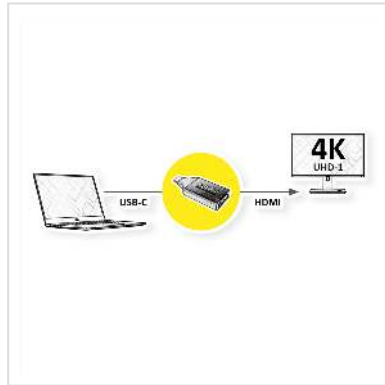

ROLINE Type C - HDMI Display Adapter, M/F

Product No.	12.03.3226
Manufacturer	ROLINE
Manufacturer No.	12.03.3226
EAN (single piece)	7630049618763

Connect a TV, monitor or projector via HDMI to your MacBook, Ultrabook, notebook/laptop, PC or mobile device with USB Type C connection (such as an Android phone or Apple iPad Pro) - with resolutions of up to 3840x2160 @60Hz!

- USB 3.1 / USB 3.2 Gen 2 Type C to HDMI adapter
- To mirror or expand your screen to a TV, monitor or beamer/projector
- Maximum resolution: 3840x2160 @60Hz
- Plug-in adapter with minimal form factor and solid aluminium housing
- No additional power supply required
- Connections: HDMI socket and USB type C connector
- HDMI supports standard, enhanced or high-definition video, plus multi-channel digital audio on a single cable

Technical specifications

Manufacturer	ROLINE
Product group	Adapters, Terminators, Converters
Product type	USB-HDMI Adapter
Colour	black

Scope of delivery	adapter
Max. resolution	3840 x 2160 @60Hz (4K, UHD-1)
Side 1 connection (PC)	Typ C Male
Side 2 connection (Peripherals)	HDMI Female
Side 1 Connector Type	USB Type C (USB-C)
Side 1 Connector Gender	Male
Side 2 Connector Type	HDMI Type A
Side 2 Connector Gender	Female
Area of application	External
Weight	8.7 g
Height of packaging (single piece)	30 mm
Width of packaging (single piece)	120 mm
Depth of packaging (single piece)	200 mm
Package weight (single piece)	0.014 kg