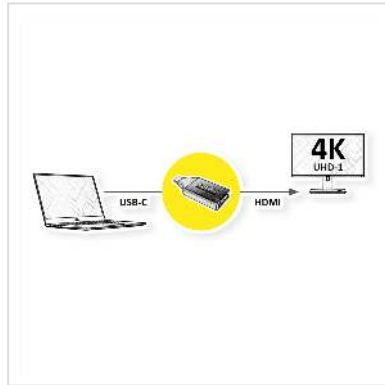

ROLINE Type C - HDMI Display Adapter, M/F

Product No.	12.03.3226
Manufacturer	ROLINE
Manufacturer No.	12.03.3226
EAN (single piece)	7630049618763

Connect a TV, monitor or projector via HDMI to your MacBook, Ultrabook, notebook/laptop, PC or mobile device with USB Type C connection (such as an Android phone or Apple iPad Pro) - with resolutions of up to 3840x2160 @60Hz!

- USB 3.1 / USB 3.2 Gen 2 Type C to HDMI adapter
- To mirror or expand your screen to a TV, monitor or beamer/projector
- Maximum resolution: 3840x2160 @60Hz
- Plug-in adapter with minimal form factor and solid aluminium housing
- No additional power supply required
- Connections: HDMI socket and USB type C connector

Technical specifications

Manufacturer	ROLINE
Product group	Adapters, Terminators, Converters
Product type	USB-HDMI Adapter
Colour	black
Scope of delivery	adapter

Max. resolution	3840 x 2160 @60Hz (4K, UHD-1)
Side 1 connection (PC)	Typ C Male
Side 2 connection (Peripherals)	HDMI Female
Side 1 Connector Type	USB Type C (USB-C)
Side 1 Connector Gender	Male
Side 2 Connector Type	HDMI Type A
Side 2 Connector Gender	Female
Area of application	External
Weight	8.7 g