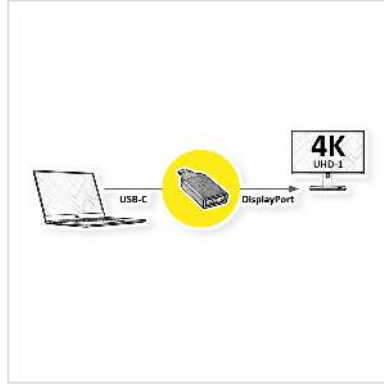

# ROLINE Type C - DisplayPort Adapter, v1.2, M/F

<b>Product No.</b>	12.03.3227
<b>Manufacturer</b>	ROLINE
<b>Manufacturer No.</b>	12.03.3227
<b>EAN (single piece)</b>	7630049618770

**Connect a DP (DisplayPort) monitor or projector with a Displayport connection to your e.g. MacBook with USB type C connector.**

- USB 3.1 Type C to DisplayPort DP Cableadapter for Macbook
- Connect your MacBook with USB-C port to any DisplayPort DP display or projector
- This adapter allows you to mirror your MacBook display to your DisplayPort DP-enabled TV or display
- Portable design
- No power adapter required
- Connectors: DisplayPort Female and Type C Male
- DisplayPort Version 1.2 allows increased resolutions, higher refresh rates, and greater color depth

## Technical specifications

Manufacturer	ROLINE
Product group	Adapters, Terminators, Converters
Product type	USB-DisplayPort Adapter
Colour	black
Max. resolution	4096 x 2560 @60Hz (4K)
Side 1 connection (PC)	Typ C Male
Side 2 connection (Peripherals)	DisplayPort Female

Side 1 Connector Type	USB Type C (USB-C)
-----------------------	--------------------

Side 1 Connector Gender	Male
-------------------------	------

Side 2 Connector Type	DisplayPort
-----------------------	-------------