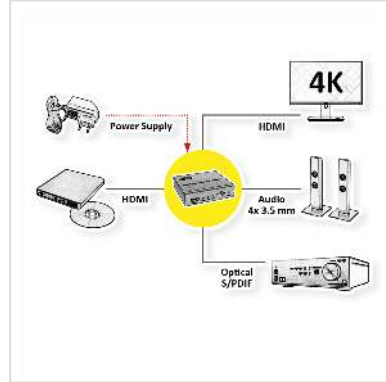

ROLINE HDMI 4K Audio Extractor LPCM 7.1

Product No.	14.01.3442
Manufacturer	ROLINE
Manufacturer No.	14.01.3442
EAN (single piece)	7611990116379

roline
Designed for Professionals

2160p

4K

The ROLINE HDMI 4K2K Audio Extractor allows to uncouple audio signals from the HDMI signal.

Not all monitors have good speakers. With the extractor you can redirect the audio signals via S/PDIF (optical) or analog via 3.5mm ports on a speaker system, the pure image signal goes to the screen.

- Supports HDMI, HDCP 1.2
- Audio-rate (sampling frequency for S/PDIF as HDMI) to 192kHz
- Supports high bit-rate audio
- Supports video resolution up 4K2K and 3D
- HBR audio supported
- Supports CEC bypass
- Supports up to 4 x 3.5 mm phone jacks for analog multi-channel audio outputs
- Power supply (5 V DC, 2 A) included
- Contents: extractor, power adapter, user manual

Technical specifications

Manufacturer	ROLINE
Product group	Adapters, Terminators, Converters
Product type	HDMI Audio Extractor

Colour	black
Scope of delivery	Extractor, main adapter, manual
Max. resolution	3840 x 2160 @30Hz (4K, Full HD)
Side 1 connection (PC)	HDMI
Side 2 connection (Peripherals)	HDMI, Opt. S/PDIF / 4x 3,5mm female
Side 1 Connector Type	HDMI Type A
Side 1 Connector Gender	Female
Side 2 Connector Type	HDMI Type A Mini Phone Stereo 3.5 mm, 3-pin Toslink
Side 2 Connector Gender	Female
Area of application	External
Dimensions (HxWxD)	27 x 95 x 85 mm
Height	27 mm
Width	95 mm
Depth	85 mm
Weight	266.3 g