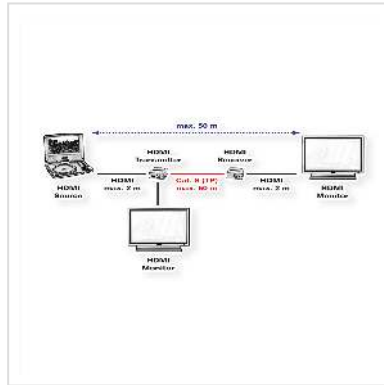

ROLINE HDMI Extender over Twisted Pair, Cat.6, 50m

Product No.	14.01.3461
Manufacturer	ROLINE
Manufacturer No.	14.01.3461
EAN (single piece)	7611990190140

roline
Designed for Professionals

2K

1080p
FULL HD

3D
capable

- The transmission distance of the HDMI signal can be extended up to 50 meters by using only one Cat.6 cable
- Additional HDMI port on transmitter to connect a local display
- Max. resolution (nominal) over 50 meters: 1920 x 1080, 1080p
- Works with HDMI switch, HDMI splitter and all kinds of HDMI/HDCP source and output displays
- No software installation required
- Metal housing
- 2x Power supply included
- Contents: Transmitter (1x RJ-45 F, 2x HDMI F), Receiver (1x RJ-45 F, 1x HDMI F), 2x power supply (for transmitter), manual

Technical specifications

Manufacturer	ROLINE
Product group	Splitters and selectors
Product type	HDMI Extender
Colour	silver

Scope of delivery	Local Unit (2x RJ-45 F, HDMI F), Remote Unit (2x RJ-45 F, HDMI F), 2x power supply, manual
Interface	HDMI
Max. distance	50 m
Video input	HDMI
Audio input	HDMI
Video output	HDMI
Audio output	HDMI
Max. resolution (nom.)	1.920 x 1.080
Max. resolution	1920 x 1080 / 1920 x 1200 @60Hz (2K, Full HD)
Dimensions (HxWxD)	25 x 77 x 64 mm
Power supply unit	2
Power supply output	DC 5V; 1A
Technical particularity	Extends a HDMI signal up to 50 m
Height	25 mm
Width	77 mm
Depth	64 mm
Weight	334.7 g