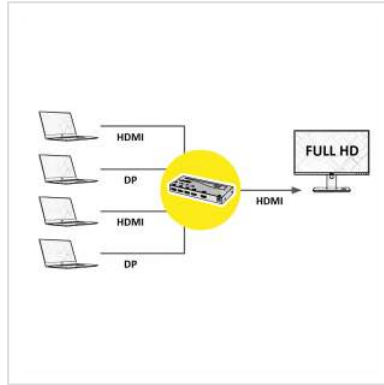

ROLINE HDMI/DisplayPort Switch, 4-way

Product No.	14.01.3574
Manufacturer	ROLINE
Manufacturer No.	14.01.3574
EAN (single piece)	7611990186495

Allows several HDMI and DisplayPort sources to be connected to one HDMI display like e.g. a monitor, TV, projector.

- Connectors Input 4-way: 2x HDMI Type A F, 2x DisplayPort F
- Connector output: 1x HDMI F
- Supports 480p, 720p, 1080i and 1080p resolution, 1920 x 1080 (nominal)
- Selects input source via push button
- LED indication for source selection
- Plug & play, no software required
- HDCP supported

- Contents: Switch, power supply, manual

Technical specifications

Manufacturer	ROLINE
Product group	Splitters and selectors
Product type	DP Video Switch
Colour	black
Scope of delivery	HDMI/DP Switch

Interface	DP
Inputs	4
Outputs	1
Video input	4 (2 x HDMI + 2 x DisplayPort- Eingänge)
Video output	1x HDMI F
Max. resolution (nom.)	1920x 1080
Dimensions (HxWxD)	20 x 157 x 65 mm
Power supply unit	5VDC; 2A
Accessories: rechargeable battery optional	not applicable
Accessories: Rechargeable battery/battery required	not applicable