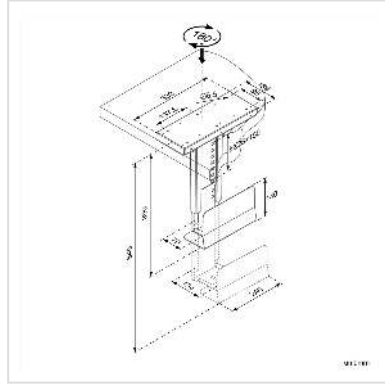

ROLINE PC Holder, extendable, with rotation function

Product No.	17.03.1185
Manufacturer	ROLINE
Manufacturer No.	17.03.1185
EAN (single piece)	7611990179596

roline
Designed for Professionals

- Under desk PC Holder telescopic and swiveling
- Stable steel construction
- To be fixed under your desk

Technical specifications

Manufacturer	ROLINE
Product group	office furniture
Product type	PC Holder
Colour	black
Load capacity	10 kg
Quantity of pivots	1
Fixing	under your desk
Maximal arm length	Height max 390-540mm
Adjustments	Mechanical
Material group	metal
Technical particularity	Width 70-134mm