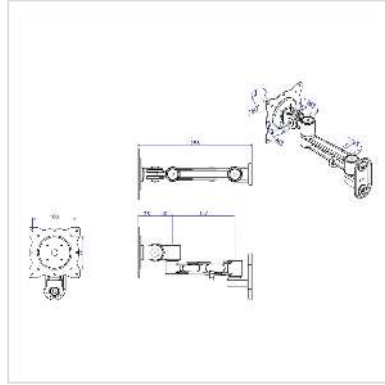

ROLINE LCD Monitor Arm, Wall Mount, 4 Joints, black

Product No.	17.03.1197
Manufacturer	ROLINE
Manufacturer No.	17.03.1197
EAN (single piece)	7611990142866

- Aesthetic design offers a pleasant environment
- Broad range of flexibility
- Quick and simple installation
- Rotation: 180° for portrait or landscape viewing (right & left)
- Meets VESA 75 (75 x 75 mm), VESA 100 (100 x 100 mm)
- Solid model made out of black painted iron
- Colour: black

Load capacity: 1-10 kg

No. of pivots: 4

Fixing: Wall mount

Max. arm length: 256 mm

Tiltable up and down: 80°

Pivot: 180°

Technical specifications

Manufacturer	ROLINE
Product group	LCD-Monitor arms
Product type	Monitor Arms, wall mount
Colour	black
Load capacity	10 kg
Quantity of pivots	4

Fixing	wall mount
Maximal arm length	xxx mm
Adjustments	Adjustable spring gauge
Inclinable	Yes
Number of monitors	1
VESA 75 x 75 mm	Yes
VESA 100 x 100 mm	Yes
Material group	metal
Weight	1072.4 g
Height of packaging (single piece)	115 mm
Width of packaging (single piece)	125 mm
Depth of packaging (single piece)	220 mm
Package weight (single piece)	1.3 kg