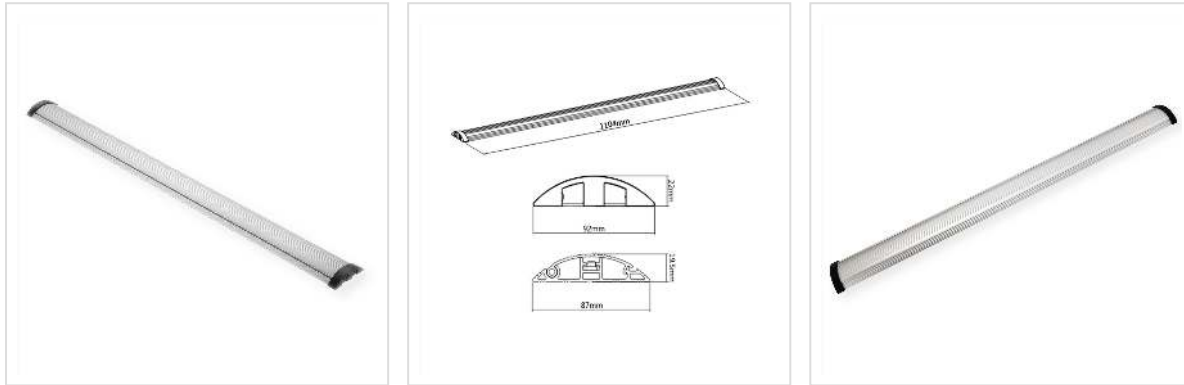

ROLINE 2-Channel Aluminum Floor Cable Cover, 92 x 22 mm, silver, 1.1 m

Product No.	19.08.3107
Manufacturer	ROLINE
Manufacturer No.	19.08.3107
EAN (single piece)	7630049614598

ROLINE cable bridge made of lightweight, solid aluminium - with two large cable ducts and intelligent folding mechanism for quick and easy adaptability.

- For covering loose cables on the floor
- Two large cable ducts for the feed-through and separation of voltage and data cables
- Protects against tripping hazards
- Modern, unobtrusive design that is ideal for everyday office and industrial use
- Folding mechanism for quick and easy cable laying
- Openings with black plastic covers to protect against scratches
- Material: aluminium
- Dimensions (WxDxH): 92x1104x22mm
- Colour: silver

Technical specifications

Manufacturer	ROLINE
Product group	Cable Ties
Product type	Cable management system
Colour	silver
Length	1.1 m
height	22 mm
width	92 mm

depth	1104 mm
-------	---------

Weight	1474.8 g
--------	----------