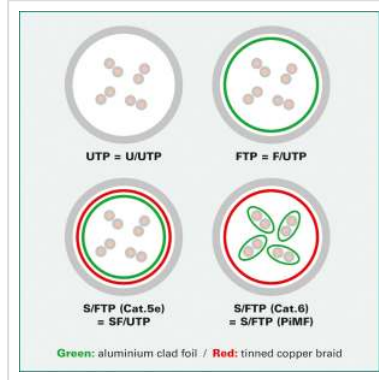

ROLINE S/FTP Patch Cord Cat.6A, solid, grey, 30 m

Product No.	21.15.0871
Manufacturer	ROLINE
Manufacturer No.	21.15.0871
EAN (single piece)	7611990124138

Patch cable for networking connections between devices

- Prepared double shielded Twisted Pair cable with screened RJ-45 connectors on both ends
- Durable due to moulded kink protection
- Suitable for PoE applications and multimedia applications where the extension is working over TP
- High quality plugs with gold plated contacts
- Contact settings 1:1, in accordance with the EIA/TIA 568 standard
- Construction: 4-pair solid copper wire, complete braid shielding, pairs shielded with aluminium clad polyester foil

Technical specifications

Manufacturer	ROLINE
Product group	Twisted Pair Cable
Product type	S/FTP Patchcord
Colour	grey
Length	30 m
Shield type	PiMF

Transfer quality	Cat6A / Class EA
------------------	------------------