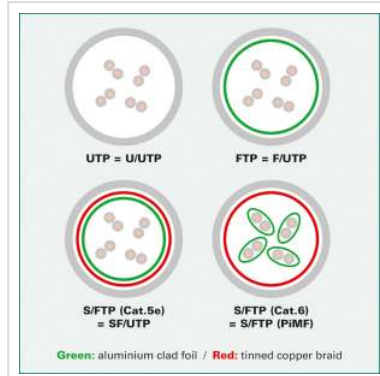

ROLINE S/FTP Patch Cord Cat.6A, solid, LSOH, grey, 90 m

Product No.	21.15.0879
Manufacturer	ROLINE
Manufacturer No.	21.15.0879
EAN (single piece)	7611990110636

Patch cable for networking connections between devices

- Prepared double shielded Twisted Pair cable with screened RJ-45 connectors on both ends
- Durable due to moulded kink protection
- Suitable for PoE applications and multimedia applications where the extension is working over TP
- High quality plugs with gold plated contacts
- Contact settings 1:1, in accordance with the EIA/TIA 568 standard
- Construction: 4-pair solid copper wire, complete braid shielding, pairs shielded with aluminium clad polyester foil

Technical specifications

Manufacturer	ROLINE
Product group	Twisted Pair Cable
Product type	S/FTP Patchcord
Colour	grey
Length	90 m

Shield type	PiMF
Transfer quality	Cat6A / Class EA
Quantity of wires	8
Conductor type	Solid wire
Crossed	No
Cable LSOH	Yes
Side 1 Connector Type	RJ-45
Side 1 Connector Gender	Male
Side 2 Connector Type	RJ-45
Side 2 Connector Gender	Male
Connector Type RJ45	Standard