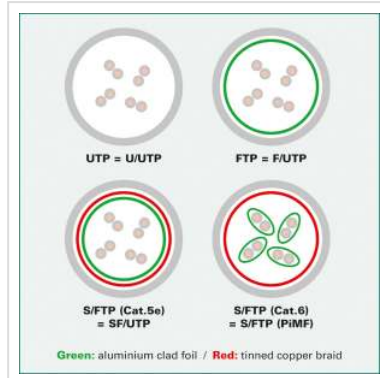

ROLINE S/FTP Patch Cord Cat.6 Component Level, LSOH, brown, 7.5 m

Product No.	21.15.2686
Manufacturer	ROLINE
Manufacturer No.	21.15.2686
EAN (single piece)	7611990136308

Patch cable for networking connections between devices. Prepared double shielded Twisted Pair cable with screened RJ-45 connectors on both ends. Durable due to moulded kink protection. Flexible cable, suitable for narrow bending. High quality plugs with gold plated contacts. Contact settings 1:1, in accordance with the EIA/TIA 568 standard. Construction: 4-pair stranded copper wire. Complete braid shielding. Pairs shielded with aluminium clad polyester foil. Halogen-free, flame retardant, low smoke.

100% Component Level testing

Technical specifications

Manufacturer	ROLINE
Product group	Twisted Pair Cable
Product type	S/FTP Patchcord
Colour	brown
Length	7.5 m
Shield type	SFTP

Transfer quality	Cat6 / Class E
Component-Level certified	Yes
Impedance	100 Ohm
Quantity of wires	8
Conductor type	Wire
Crossed	No
Colour (Spout)	black
Cable LSOH	Yes
Side 1 Connector Type	RJ-45
Side 1 Connector Gender	Male
Side 2 Connector Type	RJ-45
Side 2 Connector Gender	Male
Connector Type RJ45	Standard