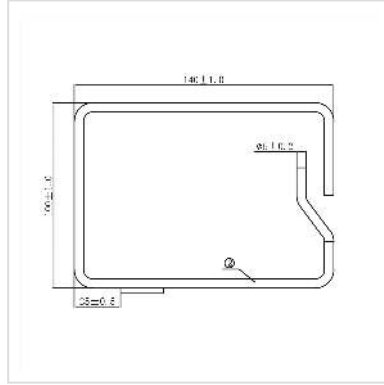

19" Cable Manager, 140x100mm, metal

Product No.	26.30.0009
Manufacturer	ROLINE
Manufacturer No.	26.30.0009
EAN (single piece)	7630049618718

ROLINE 19" cable manager with curved opening for easy cable routing - the 140x100mm cable manager offers plenty of space for your cable harnesses and ensures tidy network technology in your server cabinet

- For mounting on 19" panel/slide mounts
- Helps with the clean cabling of your network technology
- Cable routing laterally in front of the 19" bracket
- Cable manager with 5mm metal thickness, galvanized; angle welded

Technical specifications

Manufacturer	ROLINE
Product group	19"/-10"-Cable management
Product type	Cable lug
Colour	silver
Scope of delivery	Cable Manager
Width	100 mm
Depth	140 mm
Weight	96.3 g