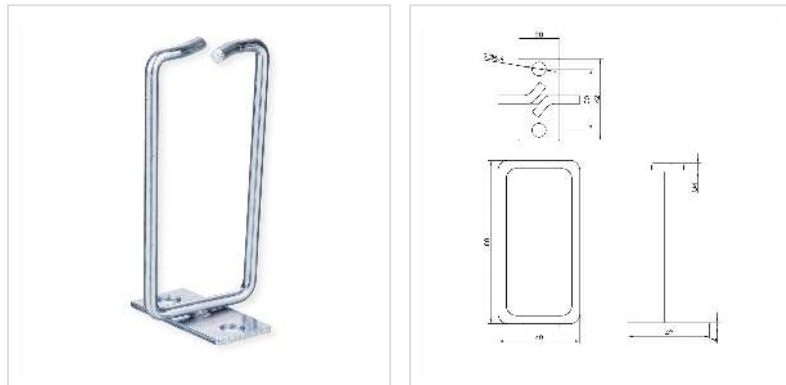

19" Cable Manager, 40x80mm, metal, Mounting central, cable entry central

Product No.	26.30.0016
Manufacturer	ROLINE
Manufacturer No.	26.30.0016
EAN (single piece)	7630049624719

ROLINE 19" cable manager with curved opening for easy cable routing - the 140x100mm cable manager offers plenty of space for your cable harnesses and ensures tidy network technology in your server cabinet

- For mounting on 19" panel/slide mounts
- Helps with the clean cabling of your network technology
- Cable routing laterally in front of the 19" bracket
- Cable manager with 5mm metal thickness, galvanized; angle welded

Technical specifications

Manufacturer	ROLINE
Product group	19"-/10"-Cable management
Product type	Cable lug
Colour	silver
Scope of delivery	Cable Manager
Height	40 mm
Width	80 mm
Depth	42 mm
Weight	33.1 g

Height of packaging (single piece)	20 mm
---------------------------------------	-------

Width of packaging (single piece)	50 mm
--------------------------------------	-------

Depth of packaging (single piece)	80 mm
--------------------------------------	-------