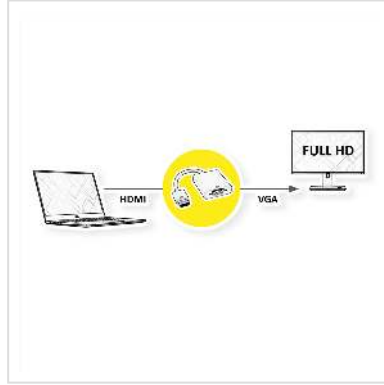

# VALUE Cableadapter, HDMI M - VGA F

<b>Product No.</b>	12.99.3114
<b>Manufacturer</b>	VALUE
<b>Manufacturer No.</b>	12.99.3114
<b>EAN (single piece)</b>	7611990129980

- HDMI to VGA Cableadapter provides you the interoperability of notebooks/laptops systems (with a HDMI out interface) with analog projectors/ displays (with VGA connector).
- Connect the laptop to an extended display (with VGA connector) or in mirrored mode with VGA projectors.
- Maximum resolution: 1920 x 1080
- Length: 0.15m
- Color: black

## What are the benefits of using Active adapters and converters?

Active products can have a huge advantage when working with long cable runs and video conversion applications. In terms of video converters, active units generally have hardware inside to improve your image.

### Technical specifications

Manufacturer	VALUE
Product group	Adapters, Terminators, Converters
Product type	HDMI-VGA Adapter
Colour	black
Length	0.15 m

Max. resolution	1920 x 1080 / 1920 x 1200 @60Hz (2K, Full HD)
Side 1 connection (PC)	HDMI Male
Side 2 connection (Peripherals)	VGA Female
Side 1 Connector Type	HDMI Type A
Side 1 Connector Gender	Male
Side 2 Connector Type	HD D-Sub 15-pin (HD-15), VGA
Side 2 Connector Gender	Female
Active / Passive	Active
Conversion direction	HDMI-VGA
Area of application	External
Dimensions (HxWxD)	14 x 44 x 44 mm
Height	14 mm
Width	44 mm
Depth	44 mm
Weight	36.9 g