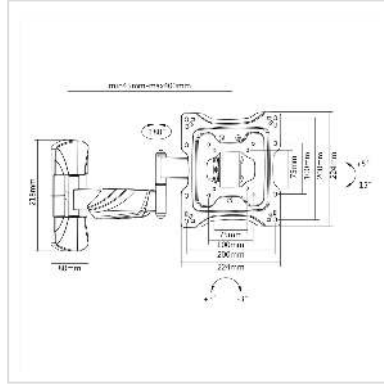

VALUE LCD/TV Wall Mount, white, 5 Joints

Product No.	17.99.1148
Manufacturer	VALUE
Manufacturer No.	17.99.1148
EAN (single piece)	7611990160600

- Arm length: up to 425 mm
- Max. load: 25 kg
- Mounts your screen to the wall and monitor can be tilted ,swiveled and rotated
- Meets VESA 75 x 75 mm, VESA 100 x 100 mm, VESA 100 x 200 mm, VESA 200 x 200 mm
- Colour: white

Technical specifications

Manufacturer	VALUE
Product group	LCD-Monitor arms
Product type	Monitor Arms, wall mount
Colour	white
Scope of delivery	supporting arm, mounting screws, 4 mm hex wrench, manual
Quantity of pivots	5
Load capacity	25 kg
Fixing	Wandbefestigung
Maximal arm length	400 mm
Adjustments	Mechanical
Number of monitors	1
VESA 75 x 75 mm	Yes
VESA 100 x 100 mm	Yes

VESA 200 x 100 mm	Yes
VESA 200 x 200 mm	Yes
Material group	metal
Weight	2272.4 g