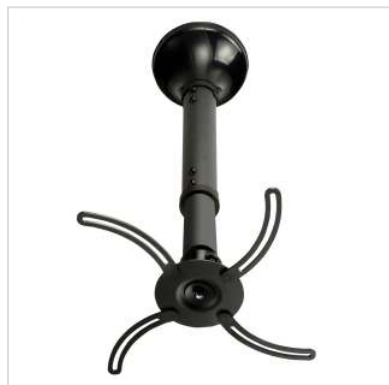

VALUE Wall Projector Mount, adjustable

Product No.	17.99.1180
Manufacturer	VALUE
Manufacturer No.	17.99.1180
EAN (single piece)	7611990110285

- Universal mount style fits various sizes of most projectors
- With tilt and swivel function
- the projector can be rotated full 360°
- the projector can be tilted on the support arm (up to 12° in each direction), fine adjustment by a further 3° possible
- Cables can go through the tubes
- Max. Weight load capacity: 20kg
- Max projector size: 430 mm in diameter
- Distance to ceiling: Minimum 25 cm (fixed distance)
- Adjustable ceiling tube can be extended from minimum size 61-76cm off the ceiling
- Ceiling brackets
- Color: black

Technical specifications

Manufacturer	VALUE
Product group	LCD-Monitor arms
Product type	Projector Mount; Ceiling
Technical particularity	Possibility to extend arm length through pull-out extension from 36 to 51 cm