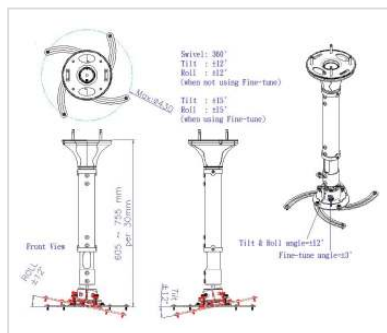

VALUE Wall Projector Mount, adjustable

Product No.	17.99.1180
Manufacturer	VALUE
Manufacturer No.	17.99.1180
EAN (single piece)	7611990110285

- Universal mount style fits various sizes of most projectors
- With tilt and swivel function
- the projector can be rotated full 360°
- the projector can be tilted on the support arm (up to 12° in each direction), fine adjustment by a further 3° possible
- Cables can go through the tubes
- Max. Weight load capacity: 20kg
- Max projector size: 430 mm in diameter
- Distance to ceiling: Minimum 25 cm (fixed distance)
- Adjustable ceiling tube can be extended from minimum size 61-76cm off the ceiling
- Ceiling brackets
- Color: black

Technical specifications

Manufacturer	VALUE
Product group	LCD-Monitor arms
Product type	Projector Mount; Ceiling
Technical particularity	Possibility to extend arm length through pull-out extension from 36 to 51 cm