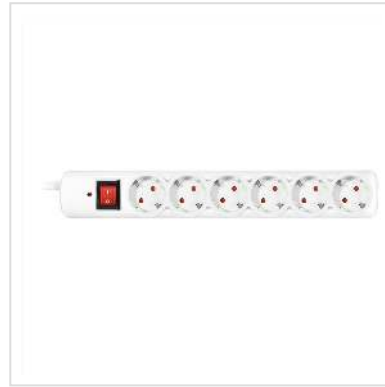

# VALUE Power Strip, 6-way, with Switch, Surge Protection, white, 1.5 m

<b>Product No.</b>	19.99.1071
<b>Manufacturer</b>	VALUE
<b>Manufacturer No.</b>	19.99.1071
<b>EAN (single piece)</b>	7611990141791

- 6-way power strip with plastic housing
- Sockets are 45° rotated
- Surge protection
- With illuminated 2-pole rocker switch
- Colour: white

## Technical specifications

Manufacturer	VALUE
Product group	Power Bars
Product type	Powerbar, switched
Colour	white
Length	1.5 m
Mounting form	desktop power strip
Max. capacitance	3600 W
Max. voltage	250V AC
ON/OFF Switch	Yes
Quantity of outputs/angles	6 / 45°
Output alignment	row

Dimensions (HxWxD)	40 x 52 x 320 mm
Material (casing)	plastic
Connection cable	H0V5VV-F3G 1mm <sup>2</sup> 1,5 m
Connector plug	Schuko
height	40 mm
width	52 mm
depth	320 mm
Weight	0.45 kg