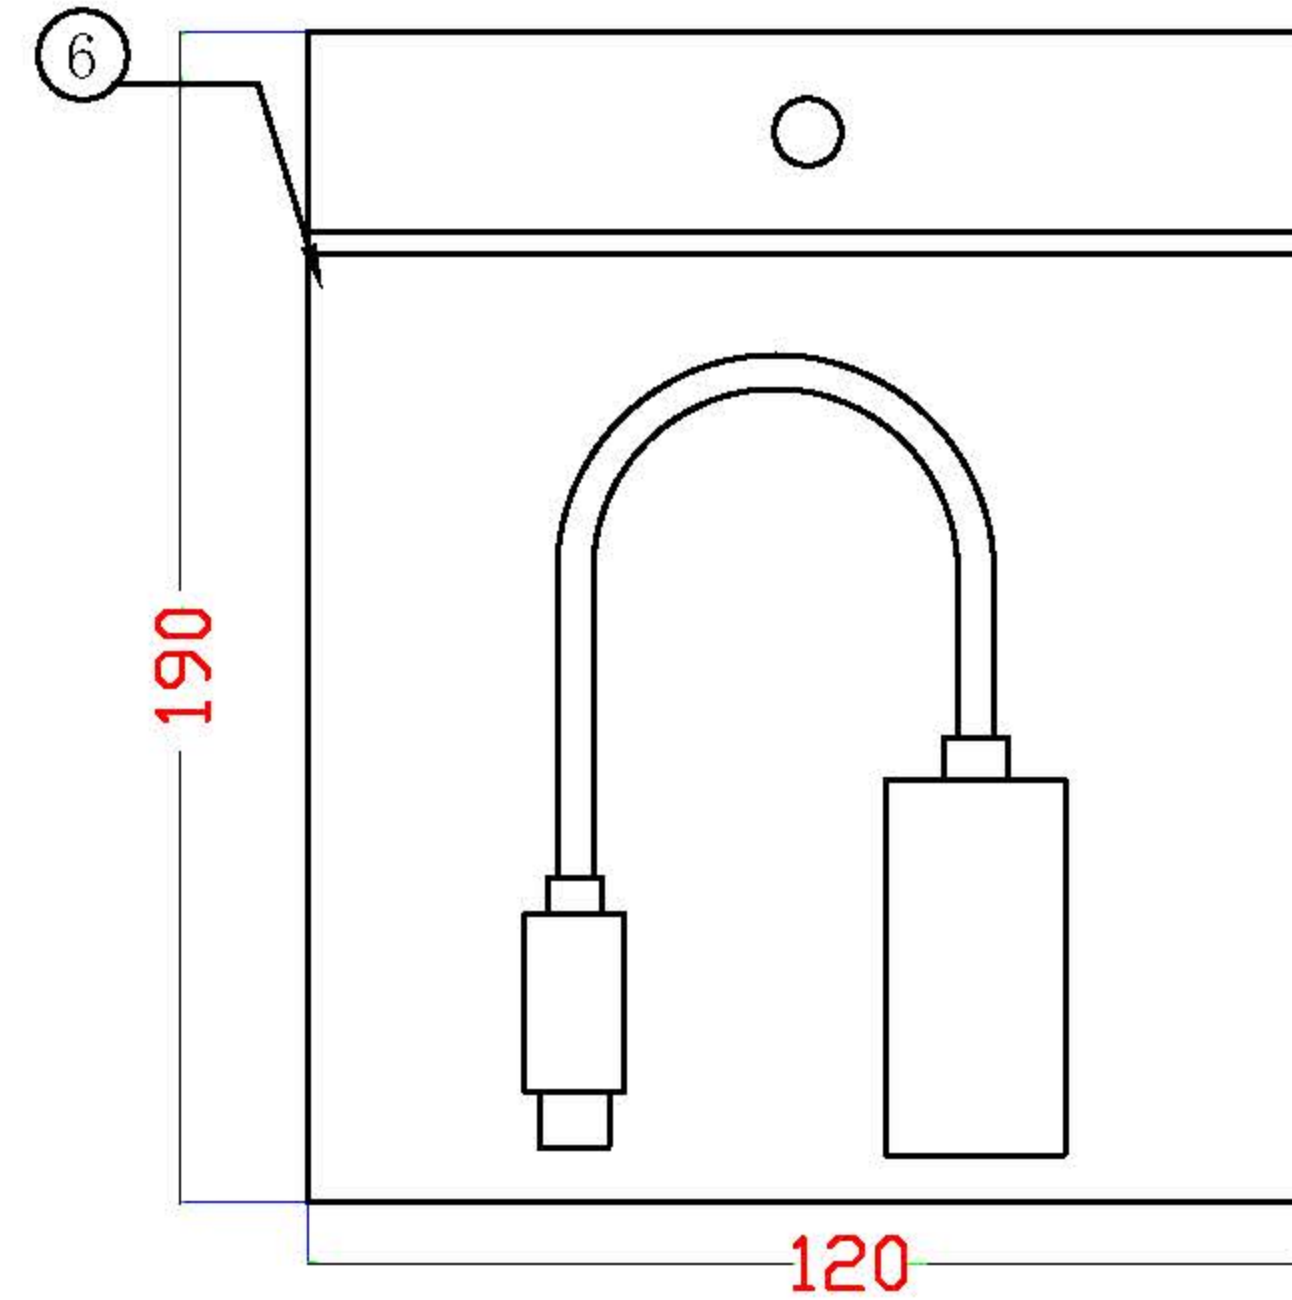

USB Type C Male

DisplayPort Female

unit: mm

1	IC: VL103, 4K@60Hz	1 SET
2	TYPE C Male, Gold Plated	1 PC
3	DP Female, Nickel Plated	1 PC
4	(7/0.08TS*1P+D+AL+HM)*4P+7/0.08TS*1P+7/0.08TS*4C+43/0.08TS*1C+AL16/8/0.08TS OD: 4.5mm, L: 200mm TPE Black	1 PC
5	Plastic housing, Black	2 PCS
6	Polybag size: 120 x 190 mm	1 PC
No.	Name of Material	Usage

STANDARD C to Display Cable Adapter, M/F, 4K@60Hz, Black

ITEM NO.: S3215

SECOMP