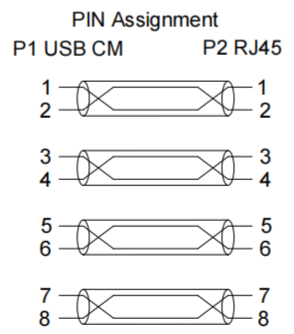

ITEM NO.	LENGTH (mm)
12.99.1165	1000±30
12.99.1166	1500±30
12.99.1167	2000±30
12.99.1168	3000±30
12.99.1169	5000±30

⑦	CABLE	CAT6 FTP 28#7/0.12BC*4P+Cross+D7/0.12BC+AL/MY Black PVC Jacket:4.5mm	M
⑥	MODEL	PVC 45P BLACK	G
⑤	MODEL	PE,Nature color	G
④	HOUSING	RJ45 M Gray aluminum shell	1PCS
③	PLUG	RJ45 M Nickel plated	1PCS
②	HOUSING	TYPE CM Gray aluminum shell	1PCS
①	PLUG	TYPE CM Nickel plated (IC:AX88179A)	1PCS
NO.	PART NAME	SPECIFICATION	UNIT

**ELECTRICAL TEST:**

- 100% OPEN SHORT MISS WIRE TEST
- CONTACT RESISTANCE:5 OHM MAX
- INSULATION RESISTANCE:10M OHM MIN
- HI-POT TEST:DC 300V/10ms
- PASS 1000Mbps ethernet TEST
- PASS EMC, REACH, ROHS, PAHS

<b>SECOMP</b>			DESCRIPTION	FINISHED PRODUCT'S FIGURE	SCALE	FIT	UNITS: MM	IRD ANGLE
APPROVED	CHECKED	DRAWING	MODEL NO.		△2			
			DRAWING NO.		△1			
			FINISHING		△			A0
			MATERIAL		SYM	DATE		REVISION