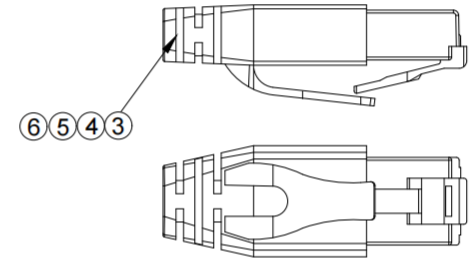

ITEM NO.	LENGTH (mm)
12.99.1165	1000±30
12.99.1166	1500±30
12.99.1167	2000±30
12.99.1168	3000±30
12.99.1169	5000±30

⑦	CABLE	CAT6 FTP 28#7/0.12BC*4P+Cross+D7/0.12BC+AL/MY Black PVC Jacket:4.5mm	M
⑥	MODEL	PVC 45P BLACK	G
⑤	MODEL	PE,Nature color	G
④	HOUSING	RJ45 M Gray aluminum shell	1PCS
③	PLUG	RJ45 M Nickel plated	1PCS
②	HOUSING	TYPE CM Gray aluminum shell	1PCS
①	PLUG	TYPE CM Nickel plated (IC:AX88179A)	1PCS
NO.	PART NAME	SPECIFICATION	UNIT

**ELECTRICAL TEST:**

- 100% OPEN SHORT MISS WIRE TEST
- CONTACT RESISTANCE:5 OHM MAX
- INSULATION RESISTANCE:10M OHM MIN
- HI-POT TEST:DC 300V/10ms
- PASS 1000Mbps ethernet TEST
- PASS EMC, REACH, ROHS, PAHS

<b>SECOMP</b>			DESCRIPTION	FINISHED PRODUCT'S FIGURE	SCALE	FIT	UNITS: MM	IRD ANGLE
APPROVED	CHECKED	DRAWING	MODEL NO.		△2			
			DRAWING NO.		△1			
			FINISHING		△			A0
			MATERIAL		SYM	DATE		REVISION