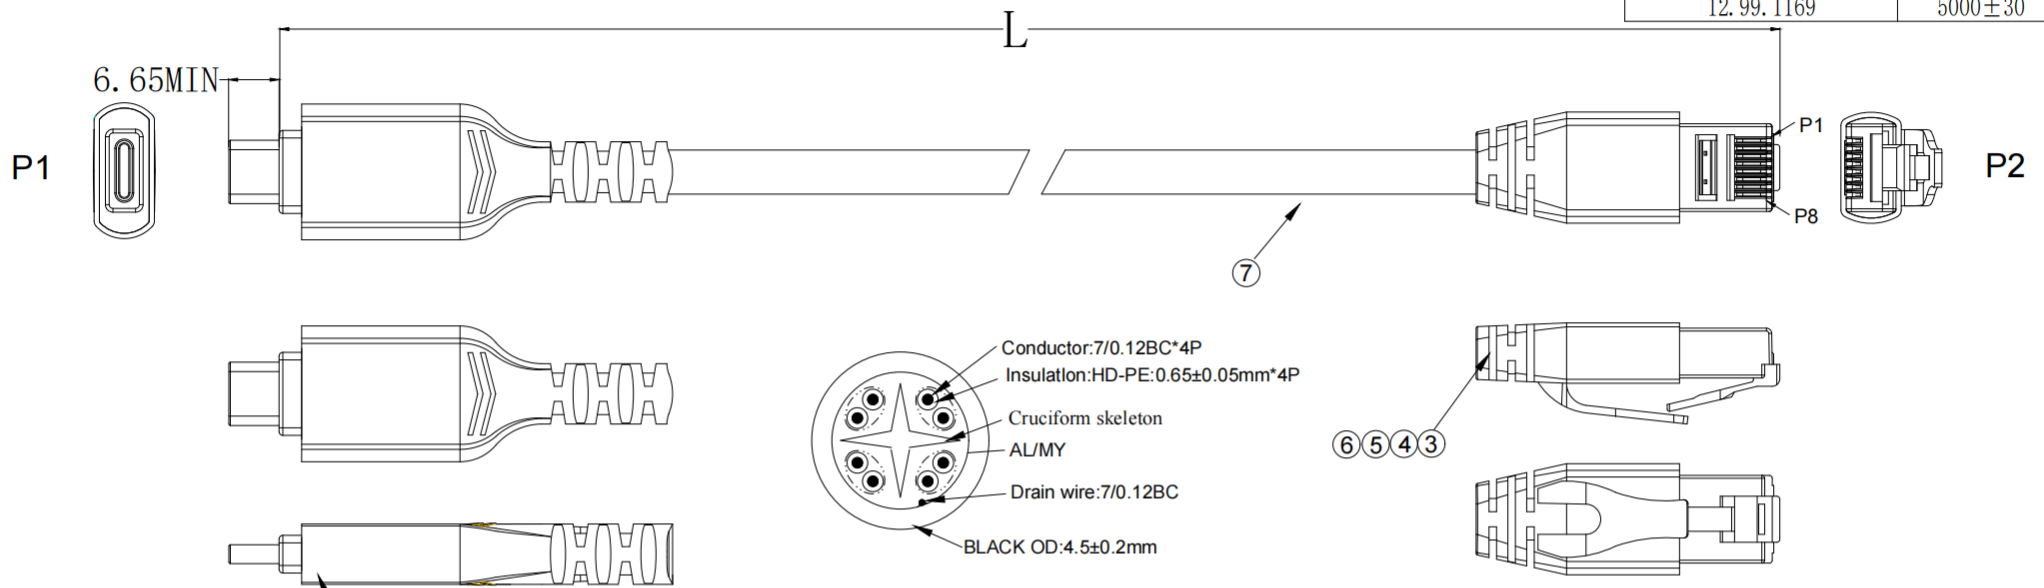

ITEM NO.	LENGTH (mm)
12.99.1165	1000±30
12.99.1166	1500±30
12.99.1167	2000±30
12.99.1168	3000±30
12.99.1169	5000±30

⑦	CABLE	CAT6 FTP 28#7/0.12BC*4P+Cross+D7/0.12BC+AL/MY Black PVC Jacket:4.5mm	M
⑥	MODEL	PVC 45P BLACK	G
⑤	MODEL	PE,Nature color	G
④	HOUSING	RJ45 M Gray aluminum shell	1PCS
③	PLUG	RJ45 M Nickel plated	1PCS
②	HOUSING	TYPE CM Gray aluminum shell	1PCS
①	PLUG	TYPE CM Nickel plated (IC:AX88179A)	1PCS
NO.	PART NAME	SPECIFICATION	UNIT

**ELECTRICAL TEST:**

- 100% OPEN SHORT MISS WIRE TEST
- CONTACT RESISTANCE:5 OHM MAX
- INSULATION RESISTANCE:10M OHM MIN
- HI-POT TEST:DC 300V/10ms
- PASS 1000Mbps ethernet TEST
- PASS EMC, REACH, ROHS, PAHS

<b>SECOMP</b>			DESCRIPTION	FINISHED PRODUCT'S FIGURE	SCALE	FIT	UNITS: MM	IRD ANGLE
APPROVED	CHECKED	DRAWING	MODEL NO.		△2			
			DRAWING NO.		△1			
			FINISHING		△			A0
			MATERIAL		SYM	DATE		REVISION