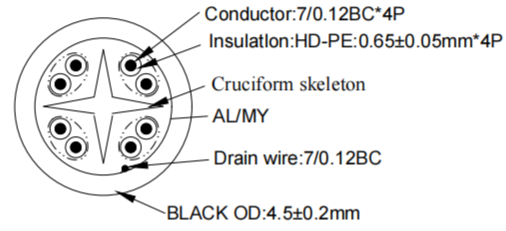

ITEM NO.	LENGTH (mm)
12.99.1165	1000±30
12.99.1166	1500±30
12.99.1167	2000±30
12.99.1168	3000±30
12.99.1169	5000±30

⑦	CABLE	CAT6 FTP 28#7/0.12BC*4P+Cross+D7/0.12BC+AL/MY Black PVC Jacket:4.5mm	M
⑥	MODEL	PVC 45P BLACK	G
⑤	MODEL	PE,Nature color	G
④	HOUSING	RJ45 M Gray aluminum shell	1PCS
③	PLUG	RJ45 M Nickel plated	1PCS
②	HOUSING	TYPE CM Gray aluminum shell	1PCS
①	PLUG	TYPE CM Nickel plated (IC:AX88179A)	1PCS
NO.	PART NAME	SPECIFICATION	UNIT