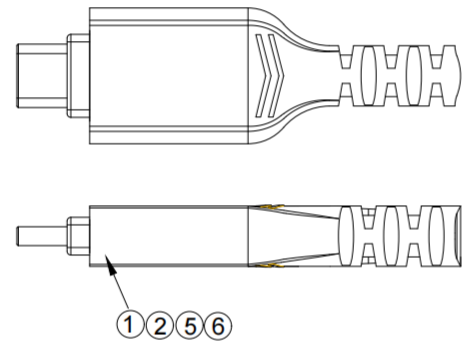

ITEM NO.	LENGTH (mm)
12.99.1165	1000±30
12.99.1166	1500±30
12.99.1167	2000±30
12.99.1168	3000±30
12.99.1169	5000±30

⑦	CABLE	CAT6 FTP 28#7/0.12BC*4P+Cross+D7/0.12BC+AL/MY Black PVC Jacket:4.5mm	M
⑥	MODEL	PVC 45P BLACK	G
⑤	MODEL	PE,Nature color	G
④	HOUSING	RJ45 M Gray aluminum shell	1PCS
③	PLUG	RJ45 M Nickel plated	1PCS
②	HOUSING	TYPE CM Gray aluminum shell	1PCS
①	PLUG	TYPE CM Nickel plated (IC:AX88179A)	1PCS
NO.	PART NAME	SPECIFICATION	UNIT

**ELECTRICAL TEST:**

- 100% OPEN SHORT MISS WIRE TEST
- CONTACT RESISTANCE:5 OHM MAX
- INSULATION RESISTANCE:10M OHM MIN
- HI-POT TEST:DC 300V/10ms
- PASS 1000Mbps ethernet TEST
- PASS EMC, REACH, ROHS, PAHS

<b>SECOMP</b>			DESCRIPTION	FINISHED PRODUCT'S FIGURE	SCALE	FIT	UNITS: MM	IRD ANGLE
APPROVED	CHECKED	DRAWING	MODEL NO.		△2			
			DRAWING NO.		△1			
			FINISHING		△			A0
			MATERIAL		SYM	DATE		REVISION