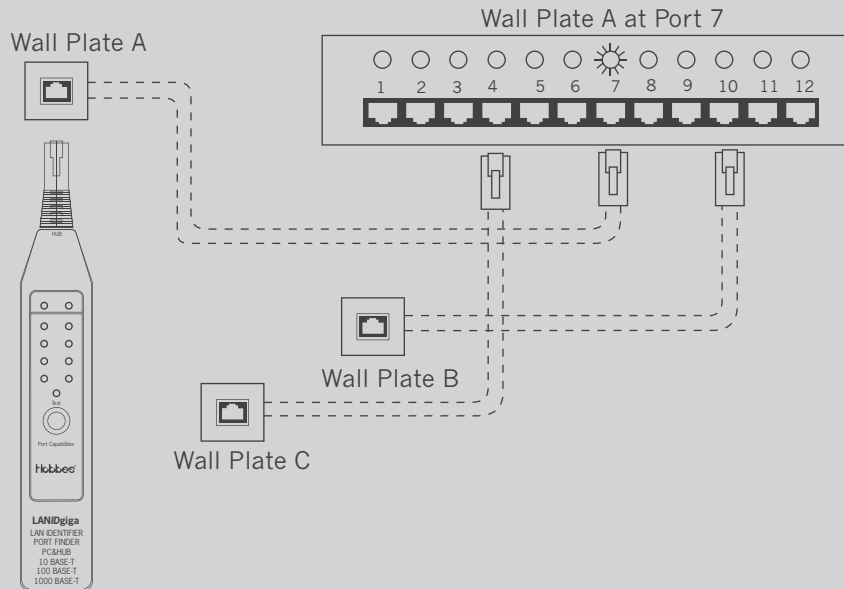

LANIDgiga

Giga LAN Device Status Identifier

The LANIDgiga is an advance edition of Hobbes LANID Pro with more capabilities. It is a high efficiency diagnostic tool for network installation and troubleshooting. With the LANIDgiga, network administrators can quickly confirm status of an active port. It will diagnose the problems during the LAN installation or maintenance on LAN devices or wall ports.

The unit indicates whether the LAN equipment being tested supports the following topologies and capabilities:

- 1000 BASE-T full duplex
- 10/100 auto negotiation
- 100 BASE-Tx full duplex
- 100 BASE-Tx half duplex
- 10 BASE-T full duplex
- 10 BASE-T half duplex

Also the unit integrated the POE function, it identifies the existence of POE and the type of the PSE (power sourcing equipment) on the entire networks.

The unit is also equipped with a portfinder function. The portfinder feature helps to find out the workstation.

Features

- To check the existence of POE
- Identifying the type of the PSE, whether the POE voltage is detected on the pair 12–36 (EndSpan), or on the 45–78 (MidSpan)
- Identifies the port speed up to Gigabit
- Two RJ45 plugs (one for testing switch/hub directly, the other for testing NIC)
- With portfinder function
- Complied with IEEE802.3af standard