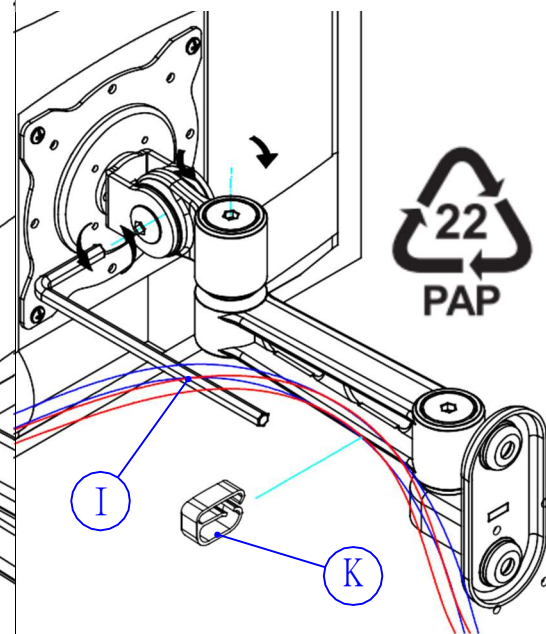

Part List:

Max Load: 10Kg

1.

2.

3.

Adjust torque...if necessary

17.03.1197
ROLINE LCD Monitor Arm, Wall
Mount, 4 Joints, black