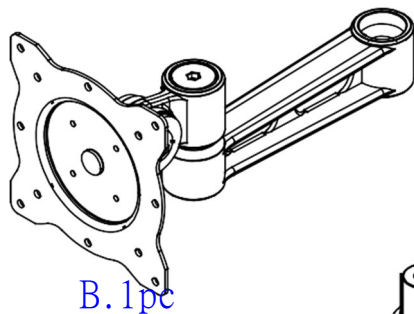

Part List:

Max Load: 10Kg

1.

2.

3.

Adjust torque...if necessary

17.03.1197
ROLINE LCD Monitor Arm, Wall
Mount, 4 Joints, black