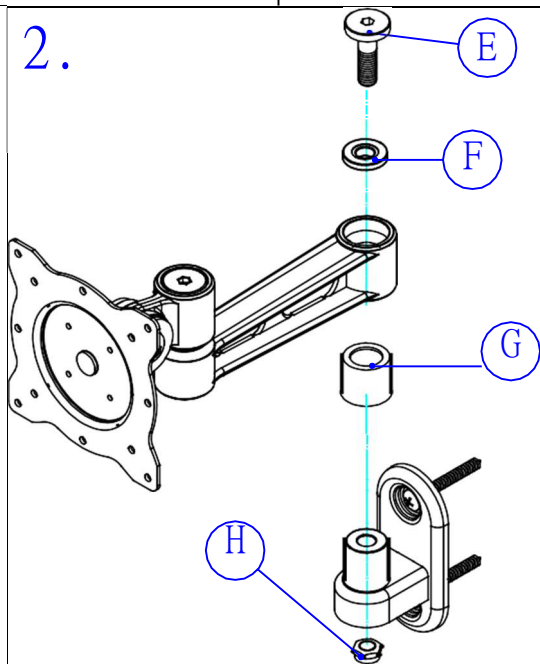

Part List:

Max Load: 10Kg

1.

2.

3.

Adjust torque...if necessary

17.03.1197
ROLINE LCD Monitor Arm, Wall
Mount, 4 Joints, black