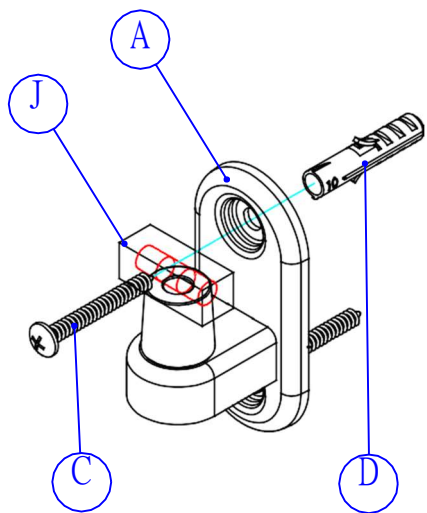

Part List:

Max Load: 10Kg

1.

2.

3.

Adjust torque...if necessary

17.03.1197
ROLINE LCD Monitor Arm, Wall
Mount, 4 Joints, black