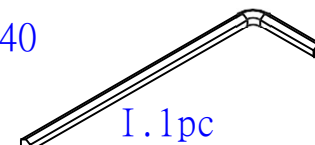

Part List:

Max Load: 10Kg

1.

2.

3.

Adjust torque...if necessary

17.03.1197
ROLINE LCD Monitor Arm, Wall
Mount, 4 Joints, black