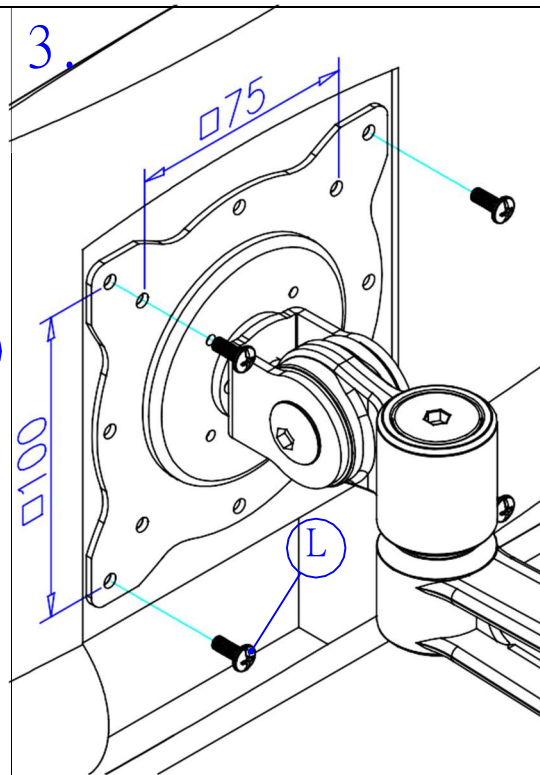

Part List:

Max Load: 10Kg

1.

2.

3.

Adjust torque...if necessary

17.03.1197
ROLINE LCD Monitor Arm, Wall
Mount, 4 Joints, black