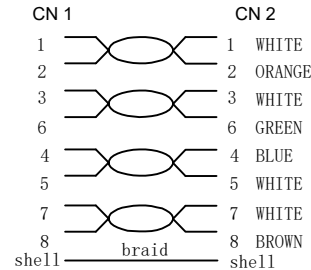

WIRING DIAGRAM

- NOTE:
- ELECTRICAL TEST:100% OPEN SHORT, MISS WIRE TEST
 - FLUKE Channel LINK TEST:
TEST LIMIT:ISO11801 Channel Class EA
 - Storage temperature:-10°C~+60°C
Working temperature:-20°C~+75°C
 - RoHS2.0 AND REACH compliant
 - Spray WORD:CAT6A S/FTP 4x2x28AWG/7 LSZH ISO11801 &EN50173 & ANSI/TIA 568.2-D
 - Support PoE per IEEE 802.3af, PoE+ per IEEE 802.3at, PoE++ per IEEE 802.3bt
 - Minimum of the bending radius is 6*ODmm(Suitable for all meters)

MATERIAL LIST:

③	OVER MOLD	75A PVC Green (Pantone 3278C)	2	
②	PLUG	RJ45 8P8C SHIELDED Plug PIN GOLD PLATED 3U", THE SHELL PLATED NICKEL, COLOUR: TRANSPARENT BLUE	2	
①	CABLE	S/FTP CAT. 6A 28AWG (BC+AL-FOIL)*4P+BRAID (AL-MG) JACKET: Green (Pantone 3278C) LSZH OD: 4.5 ± 0.2mm	1	
NO.	PARTS NAME	SPECIFICATION STANDARD	QT' Y	REMARK