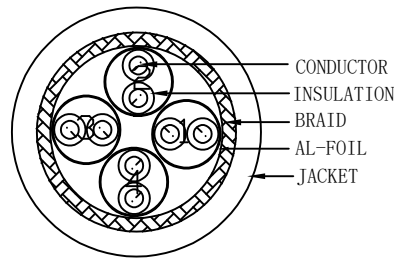

WIRING DIAGRAM

- NOTE:
- ELECTRICAL TEST:100% OPEN SHORT, MISS WIRE TEST
 - FLUKE Channel LINK TEST:
TEST LIMIT:ISO11801 Channel Class EA
 - Storage temperature:-10°C~+60°C
Working temperature:-20°C~+75°C
 - RoHS2.0 AND REACH compliant
 - Spray WORD:CAT6A S/FTP 4x2x28AWG/7 LSZH ISO11801 &EN50173 & ANSI/TIA 568.2-D
 - Support PoE per IEEE 802.3af, PoE+ per IEEE 802.3at, PoE++ per IEEE 802.3bt
 - Minimum of the bending radius is 6*ODmm(Suitable for all meters)

MATERIAL LIST:

③	OVER MOLD	75A PVC Green (Pantone 3278C)	2	
②	PLUG	RJ45 8P8C SHIELDED Plug PIN GOLD PLATED 3U", THE SHELL PLATED NICKEL, COLOUR: TRANSPARENT BLUE	2	
①	CABLE	S/FTP CAT. 6A 28AWG (BC+AL-FOIL)*4P+BRAID (AL-MG) JACKET: Green (Pantone 3278C) LSZH OD: 4.5 ± 0.2mm	1	
NO.	PARTS NAME	SPECIFICATION STANDARD	QT' Y	REMARK