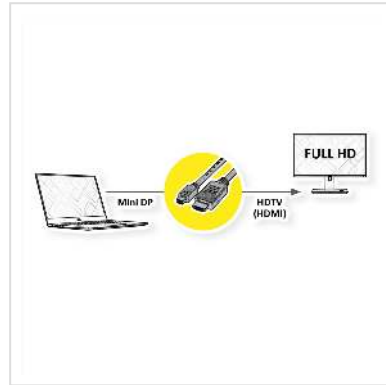

ROLINE Mini DisplayPort Cable, Mini DP-HDTV, M/M, black, 4.5 m

Product No.	11.04.5793
Manufacturer	ROLINE
Manufacturer No.	11.04.5793
EAN (single piece)	7611990134052

2K

Mini DisplayPort to HDTV cable for transferring content from your graphics card (DisplayPort) to your TV (HDTV) - with a quality of up to 1920x1080 @60Hz, incl. audio transmission!

- HDTV is the standard for digital video transmission in the TV/multimedia sector for e. g.: Connection of a TV set with HDMI interface to a player with Mini DisplayPort connection.
- Cable with one Mini DisplayPort and one HDTV plug. DisplayPort is signal compatible with HDMI.
- Note: A DisplayPort HDTV cable can only be used in one direction: the Mini DisplayPort connector can only be used on the data source side (e. g. graphics card, Macbook, Ultrabook, laptop/notebook or PC).

Technical specifications

Manufacturer	ROLINE
Product group	Cable
Product type	DisplayPort Cables
Colour	black
Length	4.5 m

Transfer quality	DisplayPort v1.1
Max. resolution	1920 x 1080 / 1920 x 1200 @60Hz (2K, Full HD)
side 1 connector	HDTV M
side 2 connector	DisplayPort Mini M
Side 1 Connector Type	Mini DisplayPort
Side 1 Connector Gender	Male
Side 2 Connector Type	HDTV
Side 2 Connector Gender	Male
Area of application	External
Cable shielding	Screened
Weight	198.7 g
Height of packaging (single piece)	35 mm
Width of packaging (single piece)	160 mm
Depth of packaging (single piece)	240 mm
Package weight (single piece)	0.2 kg