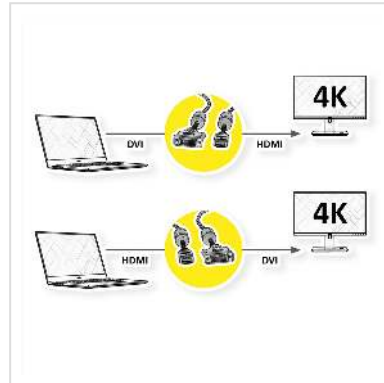

ROLINE GOLD Monitor Cable, DVI (24+1) - HDMI, M/M, 1.5 m

| | |
|---------------------------|---------------|
| Product No. | 11.04.5896 |
| Manufacturer | ROLINE |
| Manufacturer No. | 11.04.5896 |
| EAN (single piece) | 7611990176502 |

roline
Designed for Professionals

ROLINE GOLD HDMI to DVI cable for connecting an ultrabook, notebook/laptop or PC to a monitor, TV or projector - for screen transmissions in excellent quality with a resolution of up to 3840x2160 @30Hz!

- HDMI is a universal connection standard for the transmission of video and audio signals. Applications include mainly the connection of monitors and televisions to computers, BluRay players and similar devices.
- The HDMI connector requires less space and is therefore more suitable for portable display devices (ultrabooks, notebooks/laptops) or for 2 connectors on a graphics card (on a slot plate).
- The rugged nylon braid protects the cable effectively and makes it look stunning.
- High-quality, double-shielded cable (foil+braid) with gold-plated contacts for optimum transmission of image signals
- Supports 3D video
- HDMI Ethernet channel
- Audio return channel for forwarding signals to the audio/video receiver
- Golden connector housing
- Connectors: DVI-D (24+1) to HDMI