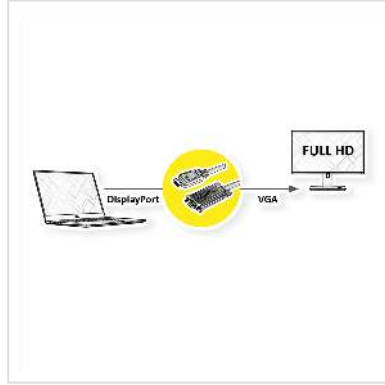

# ROLINE Cable DisplayPort - VGA, M / M, black, 1.5 m

<b>Product No.</b>	11.04.5971
<b>Manufacturer</b>	ROLINE
<b>Manufacturer No.</b>	11.04.5971
<b>EAN (single piece)</b>	7630049617346

**roline**  
Designed for Professionals

## DisplayPort to VGA cable for connecting a graphics card with DP to a monitor with VGA connector - with a resolution of up to 1920x1080@60Hz!

- For connecting a graphic card with DisplayPort connector to a VGA monitor
- Supports maximum resolutions of up to 1920x1080 @60Hz
- The lock mechanisms of DP and VGA prevent the plugs from slipping out of the source/display and secure the connection
- Connectors: DisplayPort Male and VGA Male
- Remark: The DisplayPort-VGA cable is only working in one direction: the DisplayPort plug has to be connected to the source device (e.g. graphic card)

### Technical specifications

Manufacturer	ROLINE
Product group	Video Cable
Product type	DisplayPort-VGA Adapter
Colour	black
Length	1.5 m
Max. resolution	1920 x 1080 / 1920 x 1200 @60Hz (2K, Full HD)

Side 1 Connector Type	DisplayPort
Side 1 Connector Gender	Male
Side 2 Connector Type	HD D-Sub 15-pin (HD-15), VGA
Side 2 Connector Gender	Male
Area of application	External
Hand locking screws	Yes
Weight	88 g
Height of packaging (single piece)	20 mm
Width of packaging (single piece)	80 mm
Depth of packaging (single piece)	80 mm
Package weight (single piece)	0.025 kg