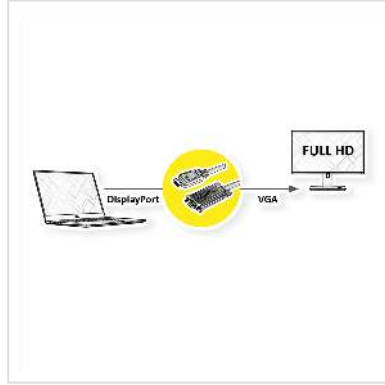

# ROLINE Cable DisplayPort - VGA, M / M, black, 3 m

<b>Product No.</b>	11.04.5973
<b>Manufacturer</b>	ROLINE
<b>Manufacturer No.</b>	11.04.5973
<b>EAN (single piece)</b>	7630049617360

**roline**  
Designed for Professionals

## DisplayPort to VGA cable for connecting a graphics card with DP to a monitor with VGA connector - with a resolution of up to 1920x1080@60Hz!

- For connecting a graphic card with DisplayPort connector to a VGA monitor
- Supports maximum resolutions of up to 1920x1080 @60Hz
- The lock mechanisms of DP and VGA prevent the plugs from slipping out of the source/display and secure the connection
- Connectors: DisplayPort Male and VGA Male
- Remark: The DisplayPort-VGA cable is only working in one direction: the DisplayPort plug has to be connected to the source device (e.g. graphic card)

### Technical specifications

Manufacturer	ROLINE
Product group	Video Cable
Product type	DisplayPort-VGA Adapter
Colour	black
Length	3 m
Max. resolution	1920 x 1080 / 1920 x 1200 @60Hz (2K, Full HD)

Side 1 Connector Type	DisplayPort
Side 1 Connector Gender	Male
Side 2 Connector Type	HD D-Sub 15-pin (HD-15), VGA
Side 2 Connector Gender	Male
Area of application	External
Hand locking screws	Yes
Weight	141.6 g
Height of packaging (single piece)	20 mm
Width of packaging (single piece)	100 mm
Depth of packaging (single piece)	100 mm
Package weight (single piece)	0.025 kg