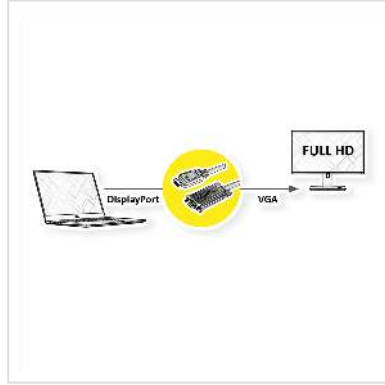

ROLINE Cable DisplayPort - VGA, M / M, black, 5 m

Product No.	11.04.5974
Manufacturer	ROLINE
Manufacturer No.	11.04.5974
EAN (single piece)	7630049617377

2K

DisplayPort to VGA cable for connecting a graphics card with DP to a monitor with VGA connector - with a resolution of up to 1920x1080@60Hz!

- For connecting a graphic card with DisplayPort connector to a VGA monitor
- Supports maximum resolutions of up to 1920x1080 @60Hz
- The lock mechanisms of DP and VGA prevent the plugs from slipping out of the source/display and secure the connection
- Connectors: DisplayPort Male and VGA Male
- Remark: The DisplayPort-VGA cable is only working in one direction: the DisplayPort plug has to be connected to the source device (e.g. graphic card)

Technical specifications

Manufacturer	ROLINE
Product group	Video Cable
Product type	DisplayPort-VGA Adapter
Colour	black
Length	5 m
Max. resolution	1920 x 1080 / 1920 x 1200 @60Hz (2K, Full HD)

Side 1 Connector Type	DisplayPort
Side 1 Connector Gender	Male
Side 2 Connector Type	HD D-Sub 15-pin (HD-15), VGA
Side 2 Connector Gender	Male
Area of application	External
Hand locking screws	Yes
Weight	202.2 g
Height of packaging (single piece)	20 mm
Width of packaging (single piece)	100 mm
Depth of packaging (single piece)	100 mm
Package weight (single piece)	0.025 kg