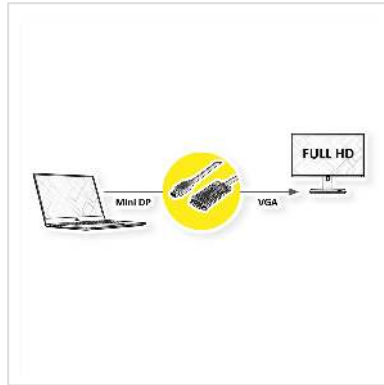

ROLINE Cable MiniDisplayPort - VGA, Mini DP M - VGA M, black, 5 m

Product No.	11.04.5979
Manufacturer	ROLINE
Manufacturer No.	11.04.5979
EAN (single piece)	7630049617421

2K

Mini DisplayPort to VGA cable for connecting a graphics card with MiniDP to a monitor with VGA connector - with a resolution of up to 1920x1080@60Hz!

- For connecting a graphic card with Mini DisplayPort connector to a VGA monitor
- Supports maximum resolutions of up to 1920x1080 @60Hz
- The lock mechanisms of VGA prevent the plugs from slipping out of the source/display and secure the connection
- Connectors: Mini DisplayPort Male and VGA Male

- Remark: The Mini DisplayPort-VGA cable is only working in one direction: the Mini DisplayPort plug has to be connected to the source device (e.g. graphic card)

Technical specifications

Manufacturer	ROLINE
Product group	Video Cable
Product type	Mini DisplayPort-VGA Adapter
Colour	black
Length	5 m

Max. resolution	1920 x 1080 / 1920 x 1200 @60Hz (2K, Full HD)
Side 1 Connector Type	Mini DisplayPort
Side 1 Connector Gender	Male
Side 2 Connector Type	HD D-Sub 15-pin (HD-15), VGA
Side 2 Connector Gender	Male
Area of application	External
Hand locking screws	Yes
Weight	202.6 g
Height of packaging (single piece)	20 mm
Width of packaging (single piece)	100 mm
Depth of packaging (single piece)	100 mm
Package weight (single piece)	0.025 kg