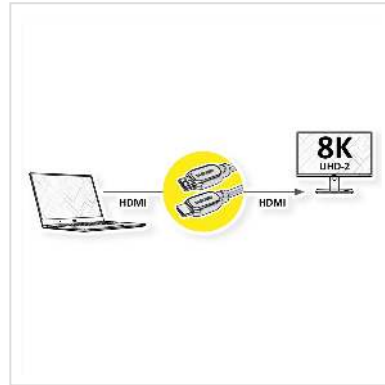

ROLINE ATC HDMI 8K (7680 x 4320) Ultra HD Cable + Ethernet, M/M, black, 2 m

| | |
|---------------------------|---------------|
| Product No. | 11.04.6011 |
| Manufacturer | ROLINE |
| Manufacturer No. | 11.04.6011 |
| EAN (single piece) | 7630049621763 |

roline
Designed for Professionals

4320p
UHD-2

8K

3D
capable

HDR

High quality HDMI cable with HDMI connectors for optimal transmission of digital UHD signals at data rates up to 35.8 Gbit/s. For transfer of films in digital cinema quality with up to 8k at 60Hz.

- HDMI Ethernet Channel - Adds high-speed networking to an HDMI link, allowing users to take full advantage of their IP-enabled devices without a separate ethernet cable
- Audio Return Channel - Allows a HDMI-connected TV with a built-in tuner to send audio data "upstream" to a surround audio system, eliminating the need for a separate audio cable
- 3D - Defines input/output protocols for major 3D video formats
- 8k support - Enables video resolutions up to 4320p @60Hz far beyond 1080p, supporting next-generation displays
- Cable with HDMI male connector on both sides
- High quality cable with golden metal connector housing and shell for better shielding
- Gold plated contacts for higher durability