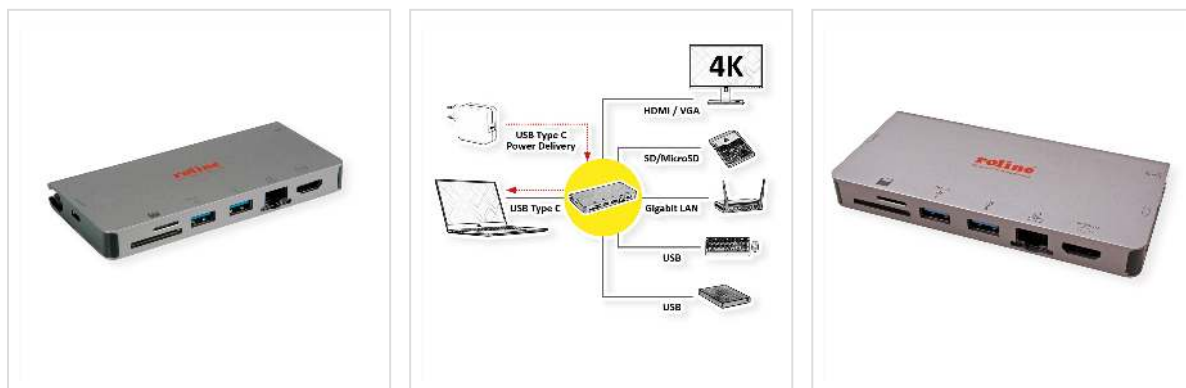

# ROLINE USB Type C docking station, 4K HDMI, 1x VGA, 2x USB 3.2 Gen 1 ports, 1x SD/MicroSD card reader, 1x USB Type C PD (Power Delivery), 1x Gigabit Ethernet

<b>Product No.</b>	12.02.1022
<b>Manufacturer</b>	ROLINE
<b>Manufacturer No.</b>	12.02.1022
<b>EAN (single piece)</b>	7630049613249

**roline**  
Designed for Professionals

**Docking Station for Macbooks, Ultrabooks or Notebooks/Laptops - offers HDMI in 4K, 1x VGA, two USB 3.0 / 3.2 Gen 1 ports, SD/MicroSD card reader, USB type C PD (Power Delivery) and one port for Gigabit Ethernet. You get a fast and easy connection to the peripherals you use every day, including VGA and HDMI ports with a maximum resolution of up to 3840x2160 @30Hz!**

- Plug & Play
- aluminium casing
- Small, compact design with a small special feature: the included USB Type C connection cable can be easily stowed in the docking station - it is therefore neither lost nor damaged during transport.
- One of the two USB 3.0 / USB 3.2 Gen 1 Type A ports supports Battery Charge v1.2 (5V 1.5A) to easily power even larger hard drives

Connection to the device:

- 1x USB 3.1 / USB 3.2 Gen 2 Type C BU

Connection for peripheral devices:

- 1x HDMI and 1x VGA port video output: Mirror or expand your screen to a TV, monitor or projector with up to 3840x2160 @30Hz resolution.
- 2x USB 3.0 / USB 3.2 Gen 1 type A ports (data transfer rate up to 5Gbit/s), e.g. for connecting a wired keyboard or mouse, USB HDD/SSD, etc.