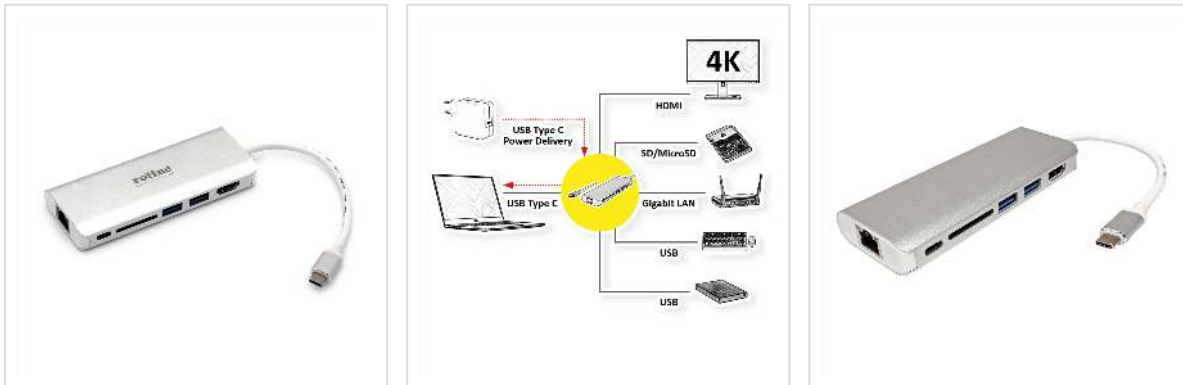

ROLINE USB Type C docking station, 4K HDMI, 2x USB 3.0 / USB 3.2 Gen 1 ports, 1x SD/MicroSD card reader, 1x USB Type C PD (Power Delivery) + Data, 1x Gigabit Ethernet

Product No.	12.02.1037
Manufacturer	ROLINE
Manufacturer No.	12.02.1037
EAN (single piece)	7611990134656

roline
Designed for Professionals

The docking station is supplied for Macbooks, Ultrabooks or Notebooks/Laptops and provides a quick and easy connection to the workplace peripherals that you use every day, including one HDMI connector, that allows you a maximum resolution of up to 3840x2160 @60Hz!

- Plug & Play
- Aluminium casing
- Small, compact design
- System requirement: Windows 7/8/10 or MacOS X10.2 and higher

Connection to device:

- 1x USB 3.1 / USB 3.2 Gen 2 Type C M

Connection for peripheral devices

Technical specifications	
Manufacturer	ROLINE
Product group	Adapters, Terminators, Converters
Product type	Notebook-Docking-Station
Colour	silver
Length	0.1 m
Scope of delivery	Docking Station, manual
Side 1 connection (PC)	USB Type C
Side 2 connection (Peripherals)	1x HDMI, 2x USB 3.0 / USB 3.2 Gen 1 Type A, 1x SD/TF, 1x USB Type C PD, 1x RJ45
Side 1 Connector Type	USB Type C (USB-C)
Side 1 Connector Gender	Male
Side 2 Connector Type	HDMI Type A USB 3 Type A USB 3 Type A SD-Card-Slot TF-Card-Slot USB Type C PD (Power Delivery) RJ-45
Side 2 Connector Gender	Female
Area of application	External
Weight	83.7 g
Height of packaging (single piece)	30 mm
Width of packaging (single piece)	170 mm
Depth of packaging (single piece)	140 mm