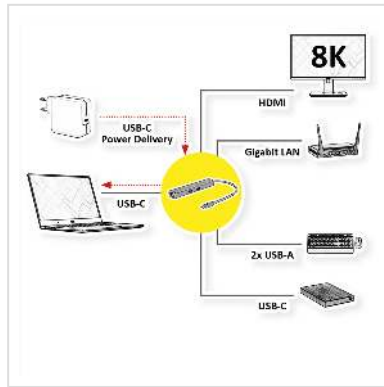

# **ROLINE USB 3.2 Gen 2 Type C Multiport Docking Station, 8K30 HDMI, 3x USB 3.2 Gen 2(2x A + 1x C), 1x USB Type C PD (Power Delivery), 1x Gigabit Ethernet (2.5 GbE)**

<b>Product No.</b>	12.02.1124
<b>Manufacturer</b>	ROLINE
<b>Manufacturer No.</b>	12.02.1124
<b>EAN (single piece)</b>	7630049628465

**roline**  
Designed for Professionals

**The USB Type C Docking Station provides your MacBook, Ultrabook, Notebook or Laptop with a 8K30 capable HDMI port, 3x USB 3.2 Gen 2 (2x A + 1x C), 1x USB Type C PD (Power Delivery) and 1x 2.5 Gigabit Ethernet!**

- Plug & Play
- Aluminium housing in space grey
- Multiport Docking Station with HDMI connection, allows the expansion of a display or mirroring to another monitor, television or beamer.
- Max. Resolution: 7680x4320@30Hz
- Compact and flat design.
  
- System requirements: Windows 7/8/10 or MacOS X10.2 and higher

Connection to the mobile device:

- 1x USB Type C connector

Connections for peripheral devices:

- 1x HDMI 8K video output: Mirror or expand your screen to a TV, monitor or projector.
- 3x USB 3.2 Gen 2 Type (2x A +1x C) ports (data transfer rate up to 10Gbit/s), for connecting e.g. keyboard/mouse, USB HDD/SSD, etc.
- 1x USB Type C PD (Power Delivery, max. 60W)